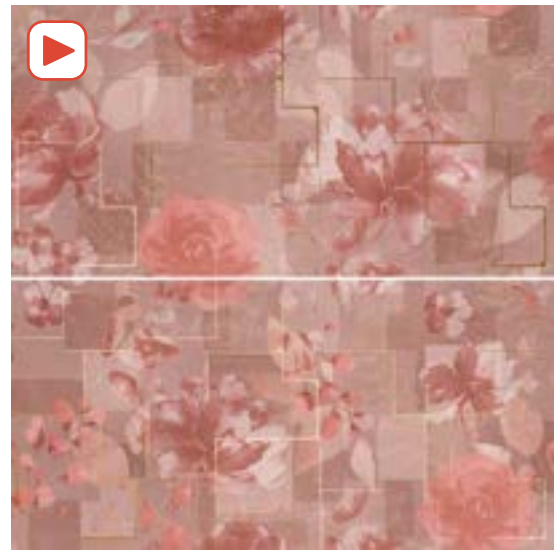

M V1 RU5 DECOR SET(2) SUMMER
60 X 120 / 24" X 48" K95/P