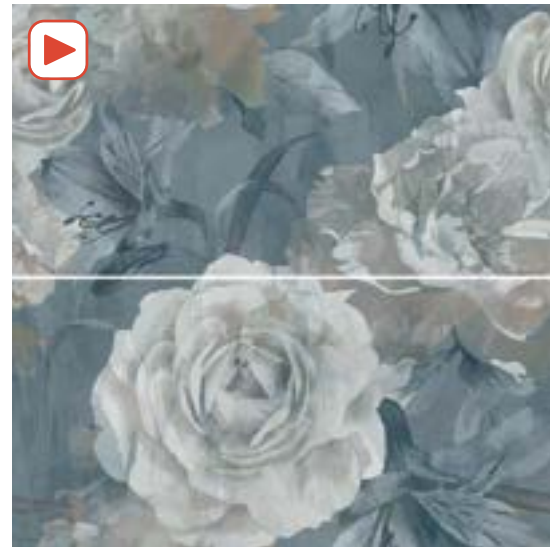

M V1 RU5 DECOR SET(2) AUTUMN
60 X 120 / 24" X 48" K95/P

DECOR SET(2) WINTER 60X120:TAPESTRY PUMICE RECT 60X120:PUMICE MATT RECT 60X120