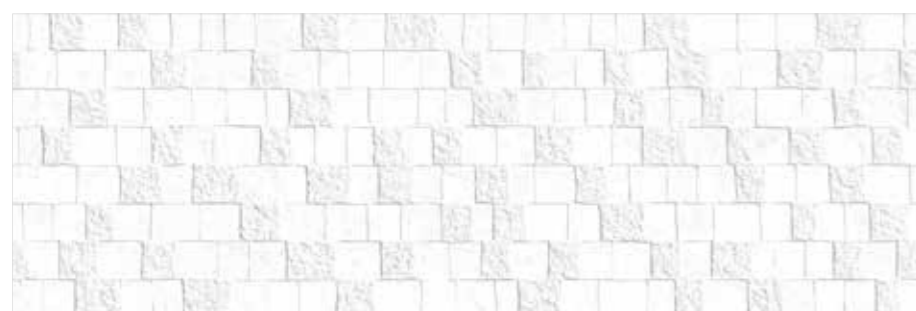

FRAGMENT 40X120 / 30X60

16"X47" / 12"X24"

WHITE BODY WALL TILES / REVESTIMIENTO PASTA BLANCA / FAÏENCE PÂTE BLANCHE / WEISSSCHERBIGE WANDFLIESEN

FRAGMENT

[The simplicity of relief surfaces]

WHITE BODY WALL TILES / REVESTIMIENTO PASTA BLANCA / FAÏENCE PÂTE BLANCHE / WEISSSCHERBIGE WANDFLIESEN

FRAGMENT WHITE
40 X 120 RECT.

KWN6C000
R120D **3**

FRAGMENT WHITE
30 X 60 RECT.

KWN05000
R36D **6**

FRAGMENT CONCEPT WHITE
40 X 120 RECT.

KWN6C010
R120G **1**

FRAGMENT CONCEPT WHITE
30 X 60 RECT.

KWN05010
R36G **3**

FRAGMENT CONCEPT BLACK
40 X 120 RECT.

KWN6C020
R120G **1**

FRAGMENT CONCEPT BLACK
30 X 60 RECT.

KWN05020
R36G **3**

WALL TILES: FRAGMENT CONCEPT WHITE 40X120

PACKING LIST

artículo - item	formato - size	pz/cj - pc/box	m²/cj - sqm/box	kg/cj - kg/box	cj/epl - box/epl	m²/epl - sqm/epl	kg/epl - kg/epl	pav-rev
BASE / CONCEPT	40 X 120	3	1,44	27,13	20	28,80	565	REV
BASE / CONCEPT	30 X 60	6	1,08	18,48	40	43,20	762	REV