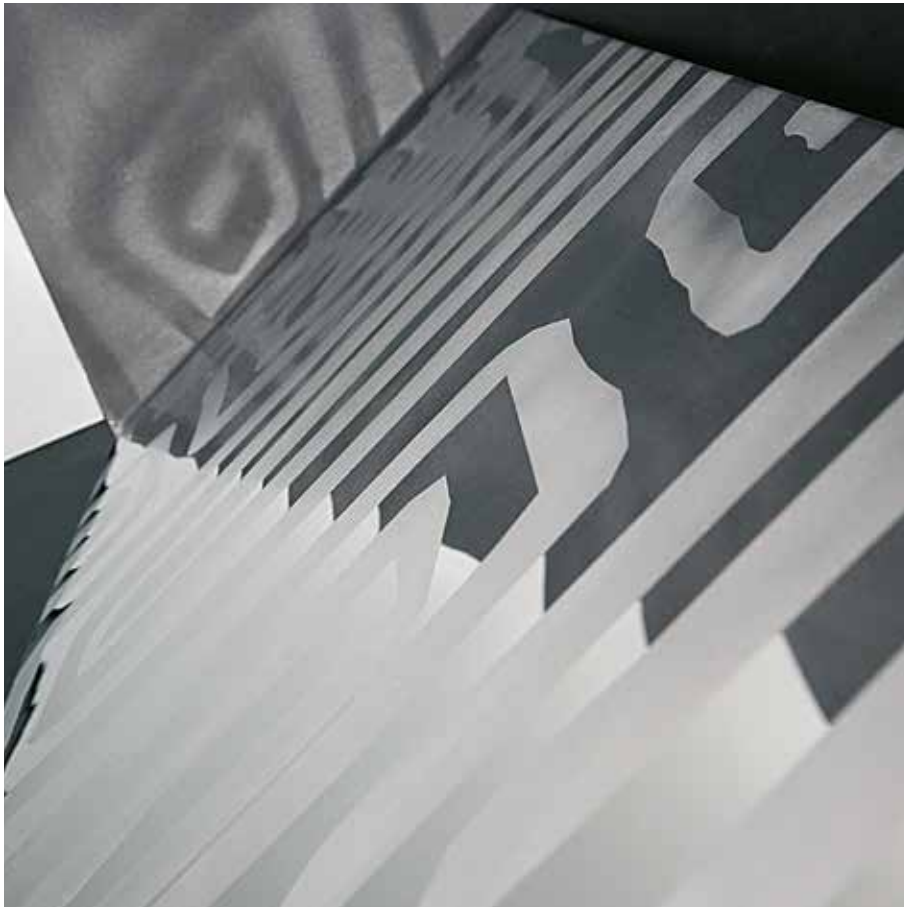

Frame Inox Decor

polished stainless steel | décor satin

artwork **Mariano Moroni**

IN PICTURE ON THE LEFT

model: vertical

L: 464 mm - H: 2022 mm

material: polished stainless steel plate with satin décor
watt 978