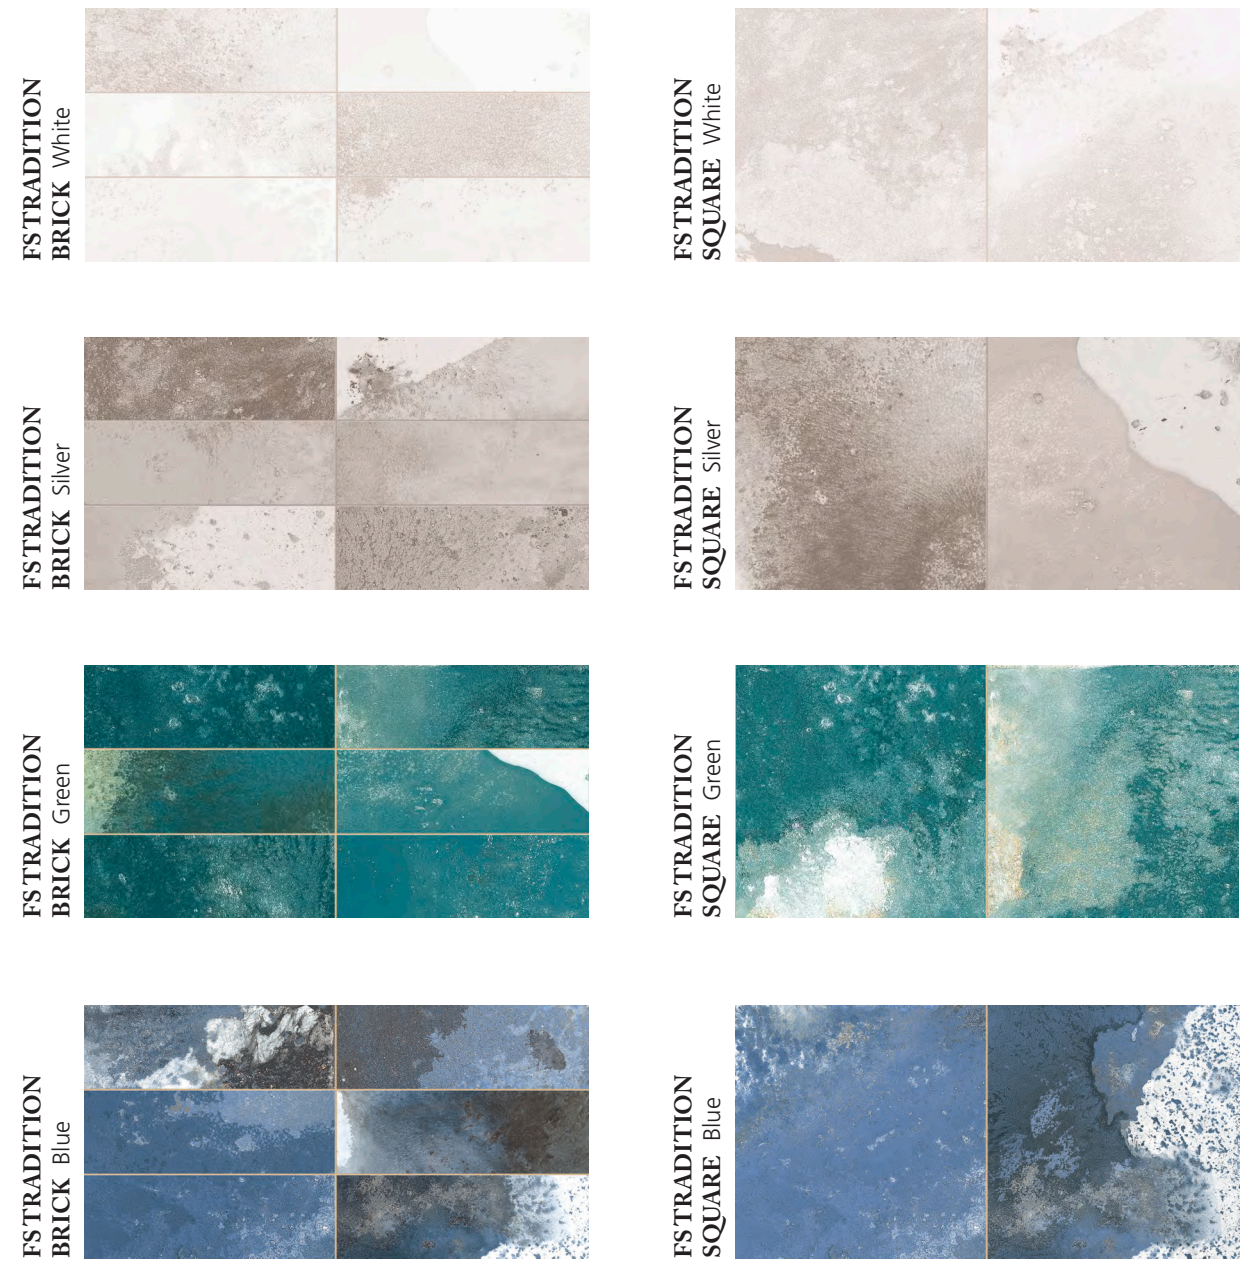

FS TRADITION BRICK 20x40 LT White

fs tradition wall tiles

fs tradition wall tiles

FS TRADITION SQUARE 20x40 LT White

FS TRADITION BRICK

30 patterns

20 * 40 * 1,03 cm | 8 * 16"

NO RECTIFIED	LAYER TECH
	BN18
BLUE	30898
GREEN	31131
SILVER	30897
WHITE	30961

FS TRADITION SQUARE

30 patterns

20 * 40 * 1,03 cm | 8 * 16"

NO RECTIFIED	LAYER TECH
	BN18
BLUE	30899
GREEN	31132
SILVER	30962
WHITE	30896

CARACTERÍSTICAS TÉCNICAS | TECHNICAL CHARACTERISTICS

joint	wall tiles	mat/gloss	diferent shades	shade variation	various graphics