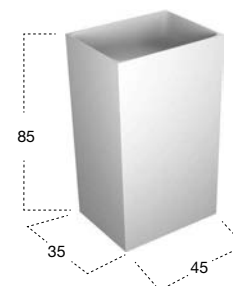

Verniciabile esternamente in tutti i colori del nostro campionario
Can be externally lacquered in all colors of our collection

LAVABI FREESTANDING
FREESTANDING SINKS

Art. FUSTO

H	P	L	art.
85	35	45	FUSTO

Lavabo da terra in Flumood con scarico a pavimento, completo di piletta con scarico libero sifone e tubo flessibile.

Freestanding Flumood sink with floor drainage complete with open plug siphon and flexible hose.

H	P	L	art.
3	35	18	FOLDVE

Porta salviette in acciaio inox AISI 304 verniciato gofrato come da nostra cartella colori laccati.

Towel holder in stainless steel AISI 304 embossed lacquer finish as per our colour chart.