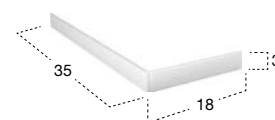

Art. FOLDVE