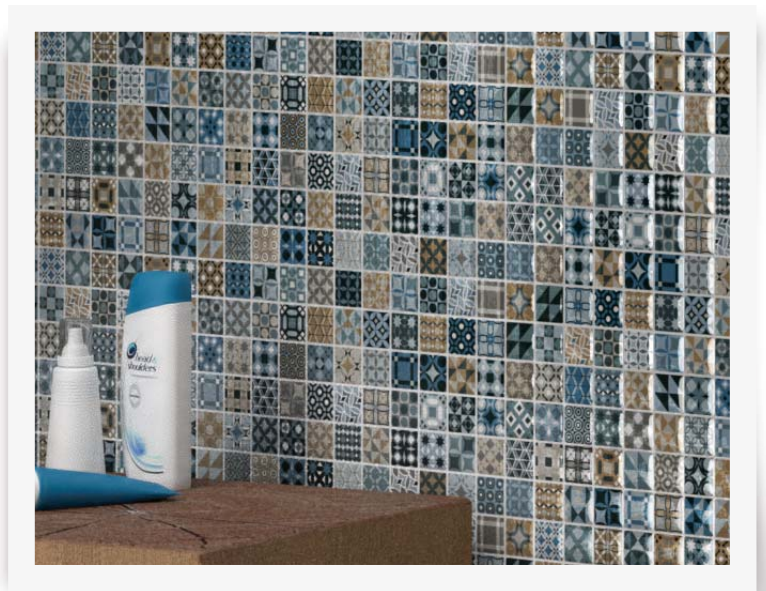

20
cm
60

M. Cube 20 × 60 Blue