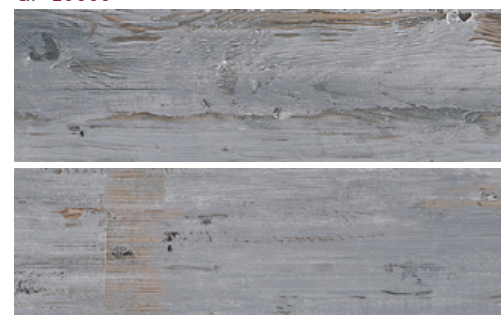

GF-20083

Tribeca Aqua
Tribeca Antislip Aqua
20.2x66.2 / 8"x26"

GF-20083

Tribeca Miel
Tribeca Antislip Miel
20.2x66.2 / 8"x26"

GF-20083

Tribeca Gris
Tribeca Antislip Gris
20.2x66.2 / 8"x26"

TRIBECA

GF-20083