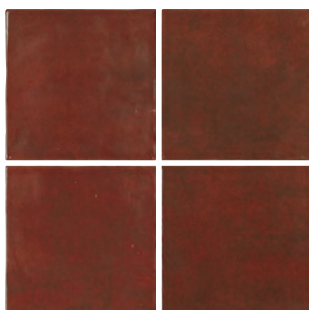

Gemstone Ruby
15 x 15 cm.

WB1515RB

Formato / Size	Pz/Box	M²/Box	Kg/Box	Box/Pa	M²/Pa	Kg/Pa
15 x 15	28	0,63	10,00	120	75,60	1.200

Se aconseja uso del Sistema Nivelado
We recomend using Levelling System to fix the tiles
Ver pág. 133 / See page 133