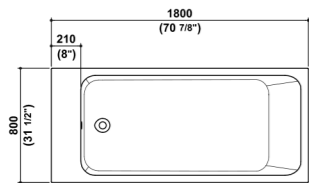

GEO 180 È DISPONIBILE NELLE VERSIONI FILO PIANO, INCASSO E FREE STANDING.  
GEO 180 IS AVAILABLE IN THE FLUSH FLOOR VERSION, IN THE BUILT-IN VERSION OR IN THE FREE STANDING VERSION.

SEPPUR PROGETTATE IN DIMENSIONI CONTENUTE, GEO 170x70 E GEO 180x80 DEDICANO ALL'ACQUA UNO SPAZIO AMPIO E CONFORTEVOLE: IL LORO INGOMBRO SI RIDUCE GRAZIE ALL'ASSOTTIGLIARSI DEI BORDI, CHE, COME UN NASTRO SOTTILE, DEFINISCONO I LIMITI DELLA VASCA STESSA.

ALTHOUGH THEY HAVE BEEN DESIGNED UPON A SMALLER SCALE, GEO 170x70 AND GEO 180x80 HAVE DEDICATED A LARGE AND COMFORTABLE SPACE TO WATER. THEIR SIZE SEEMS SMALLER THAN IT ACTUALLY IS IN REALITY DUE TO THEIR SLIM EDGES THAT, MUCH LIKE A THIN RIBBON, DELINEATE THE VERY EDGES OF THE TUB.

**Geo 180 incasso**  
Built-in  
79

**Geo 180 free standing**  
75, 76, 77

140

**Soft**  
83

**Geo 170x70 incasso \_ built-in**  
**Geo 180x80 incasso \_ built-in**  
80, 81