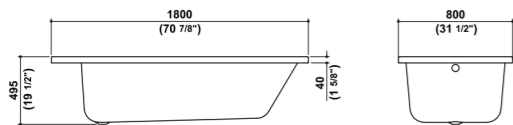

GEO 180 È DISPONIBILE NELLE VERSIONI FILO PIANO, INCASSO E FREE STANDING.  
GEO 180 IS AVAILABLE IN THE FLUSH FLOOR VERSION, IN THE BUILT-IN VERSION OR IN THE FREE STANDING VERSION.

SEPPUR PROGETTATE IN DIMENSIONI CONTENUTE, GEO 170x70 E GEO 180x80 DEDICANO ALL'ACQUA UNO SPAZIO AMPIO E CONFORTEVOLE: IL LORO INGOMBRO SI RIDUCE GRAZIE ALL'ASSOTTIGLIARSI DEI BORDI, CHE, COME UN NASTRO SOTTILE, DEFINISCONO I LIMITI DELLA VASCA STESSA.

ALTHOUGH THEY HAVE BEEN DESIGNED UPON A SMALLER SCALE, GEO 170x70 AND GEO 180x80 HAVE DEDICATED A LARGE AND COMFORTABLE SPACE TO WATER. THEIR SIZE SEEMS SMALLER THAN IT ACTUALLY IS IN REALITY DUE TO THEIR SLIM EDGES THAT, MUCH LIKE A THIN RIBBON, DELINEATE THE VERY EDGES OF THE TUB.

**Geo 180 incasso**  
Built-in  
79

**Geo 180 free standing**  
75, 76, 77

140

**Soft**  
83

**Geo 170x70 incasso \_ built-in**  
**Geo 180x80 incasso \_ built-in**  
80, 81