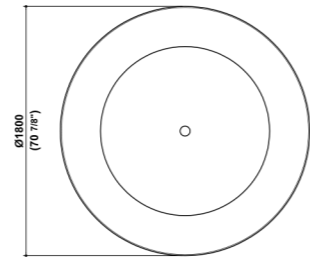

GEO 180 È DISPONIBILE NELLE VERSIONI FILO PIANO, INCASSO E FREE STANDING.  
GEO 180 IS AVAILABLE IN THE FLUSH FLOOR VERSION, IN THE BUILT-IN VERSION OR IN THE FREE STANDING VERSION.

SEPPUR PROGETTATE IN DIMENSIONI CONTENUTE, GEO 170x70 E GEO 180x80 DEDICANO ALL'ACQUA UNO SPAZIO AMPIO E CONFORTEVOLE: IL LORO INGOMBRO SI RIDUCE GRAZIE ALL'ASSOTTIGLIARSI DEI BORDI, CHE, COME UN NASTRO SOTTILE, DEFINISCONO I LIMITI DELLA VASCA STESSA.

ALTHOUGH THEY HAVE BEEN DESIGNED UPON A SMALLER SCALE, GEO 170x70 AND GEO 180x80 HAVE DEDICATED A LARGE AND COMFORTABLE SPACE TO WATER. THEIR SIZE SEEMS SMALLER THAN IT ACTUALLY IS IN REALITY DUE TO THEIR SLIM EDGES THAT, MUCH LIKE A THIN RIBBON, DELINEATE THE VERY EDGES OF THE TUB.

**Geo 180 incasso**  
Built-in  
79

**Geo 180 free standing**  
75, 76, 77

140

**Soft**  
83

**Geo 170x70 incasso \_ built-in**  
**Geo 180x80 incasso \_ built-in**  
80, 81