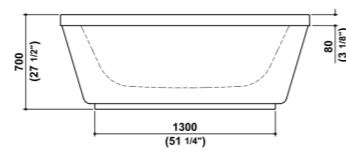

GEO 180 È DISPONIBILE NELLE VERSIONI FILO PIANO, INCASSO E FREE STANDING.  
GEO 180 IS AVAILABLE IN THE FLUSH FLOOR VERSION, IN THE BUILT-IN VERSION OR IN THE FREE STANDING VERSION.

SEPPUR PROGETTATE IN DIMENSIONI CONTENUTE, GEO 170x70 E GEO 180x80 DEDICANO ALL'ACQUA UNO SPAZIO AMPIO E CONFORTEVOLE: IL LORO INGOMBRO SI RIDUCE GRAZIE ALL'ASSOTTIGLIARSI DEI BORDI, CHE, COME UN NASTRO SOTTILE, DEFINISCONO I LIMITI DELLA VASCA STESSA.

ALTHOUGH THEY HAVE BEEN DESIGNED UPON A SMALLER SCALE, GEO 170x70 AND GEO 180x80 HAVE DEDICATED A LARGE AND COMFORTABLE SPACE TO WATER. THEIR SIZE SEEMS SMALLER THAN IT ACTUALLY IS IN REALITY DUE TO THEIR SLIM EDGES THAT, MUCH LIKE A THIN RIBBON, DELINEATE THE VERY EDGES OF THE TUB.

**Geo 180 incasso**  
Built-in  
79

**Geo 180 free standing**  
75, 76, 77

140

**Soft**  
83

**Geo 170x70 incasso \_ built-in**  
**Geo 180x80 incasso \_ built-in**  
80, 81