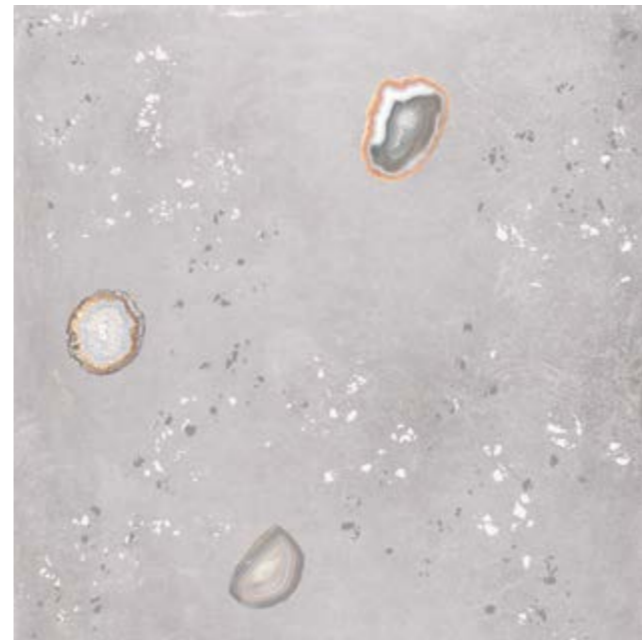

GEODAS GREY DECOR

Natural