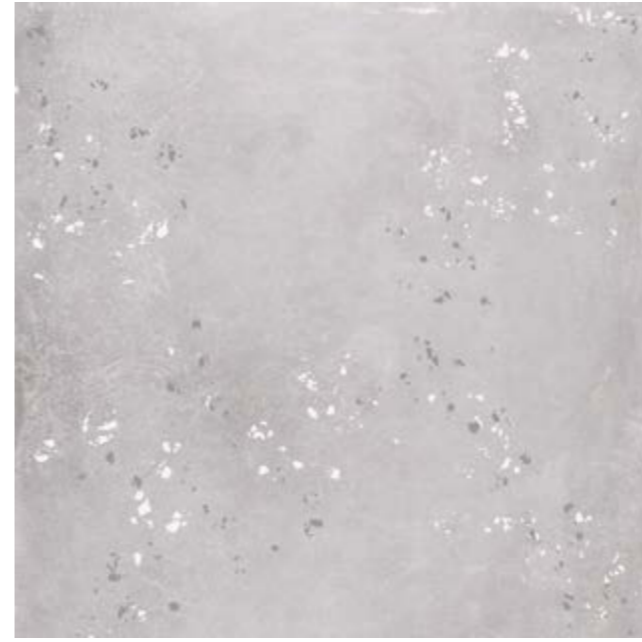

GEODAS GREY

10 mm

Natural