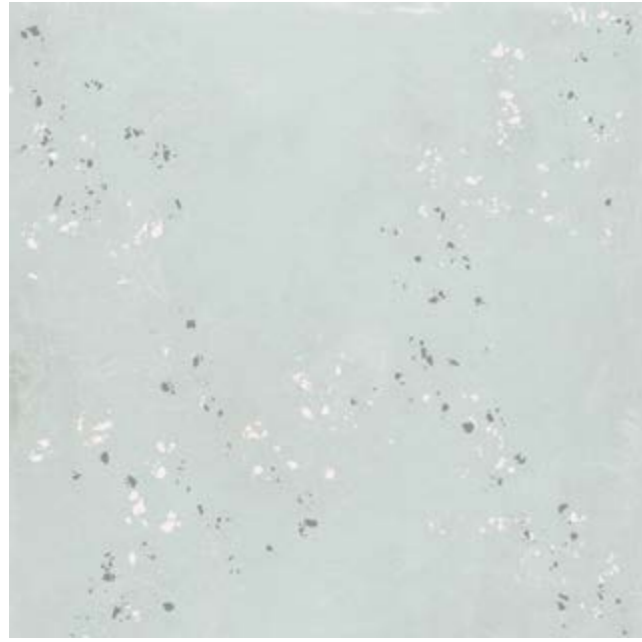

# GEODAS GREEN

10 mm

Natural

sizes:

|   |  |
|---|--|
|  | <b>50x100</b> (49,75x99,55 cm - 19.69"x39.37") |
|   | GEODAS Grey Natural G-7162                     |
|   | GEODAS Grey Decor Natural G-7186               |