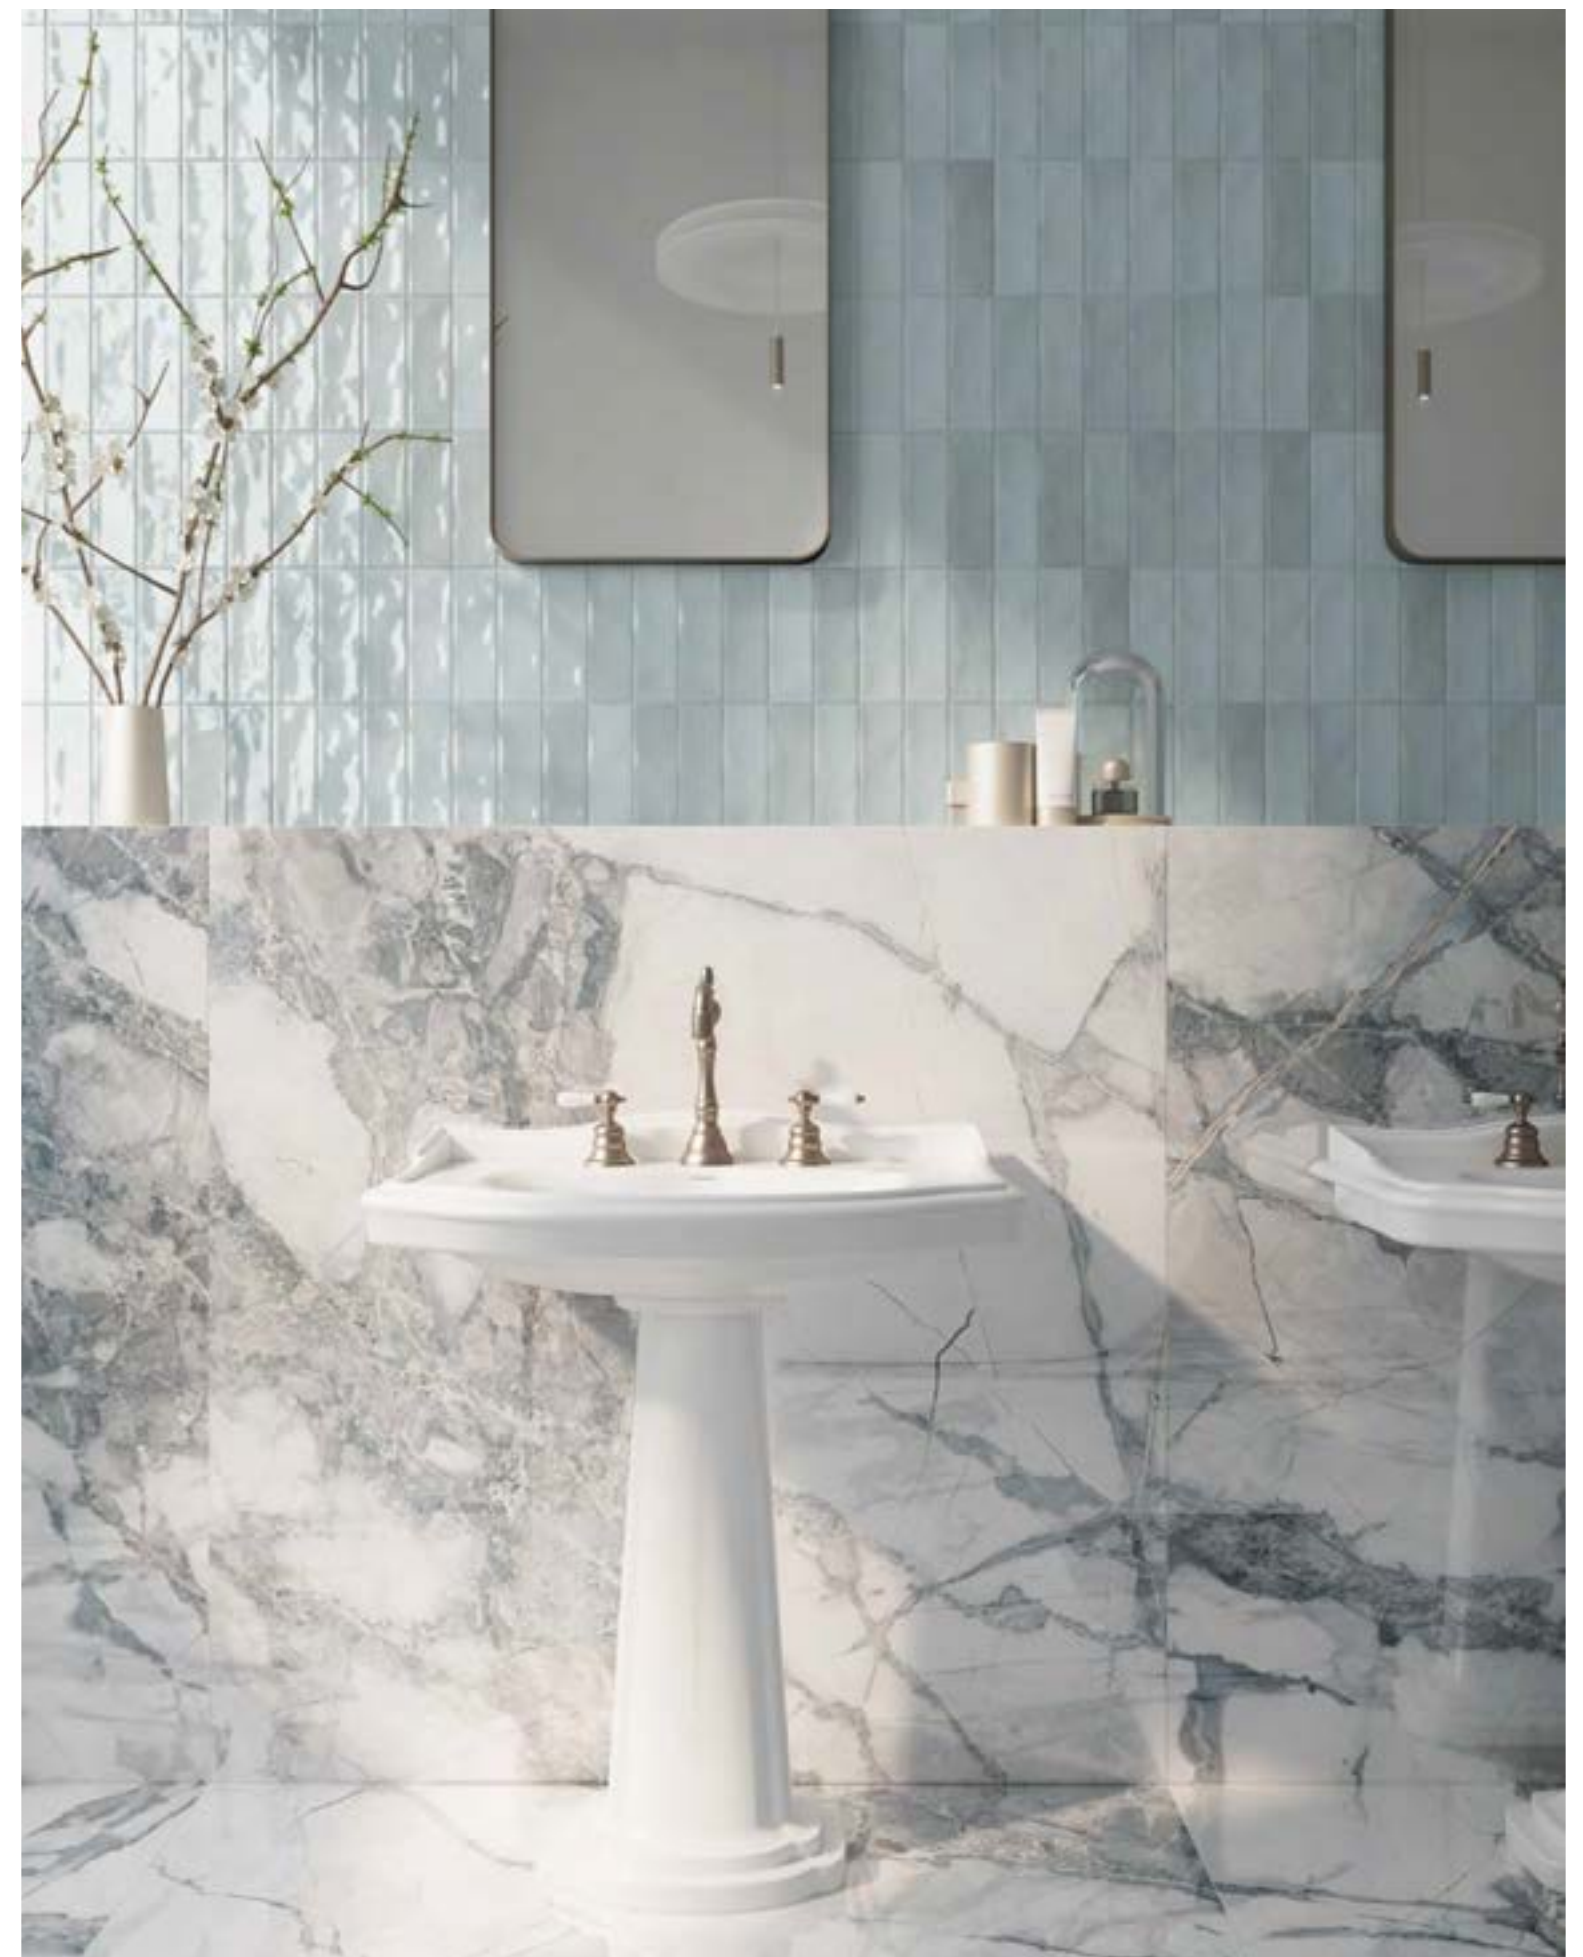

Blue Brown

Special Pieces

Available Sizes	Pz/bx	Sqm/bx	Kg/bx	Bx/Pallet	Sqm/Pallet	Kg/Pallet	Thickness
60x120 cm_23,6"x47,2"	2pz	1,44	37,05	32bx	46,08	1.185	RT
120x120 cm_47,2"x47,2"	1pz	1,44	39,10	36bx	51,84	1.407	RT
Net 30x30 cm_11,8"x11,8"	11pz	1,00	23,12	42bx	42,00	990	RT
5x60 cm_2"x23,6"	24pz	0,72	18,21	64bx	46,08	1.160	RT

Giotto Blue 60x120cm_23,6"x47,2" & Nolita Cielo 6,5x20cm_2,6"x7,9"

GIOTTO

Rectified Polished Porcelain Tiles

└ Giotto Blue 60x120cm_23,6"x47,2" & Giotto Blue Net 5x5 30x30cm_11,8"x11,8"

└ Giotto Brown 120x120cm_47,2"x47,2"