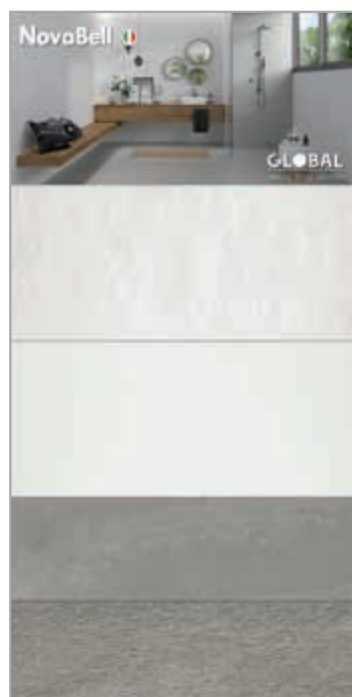

45x120	SCATOLA/BOX			PALLET			
	Pz	m ²	Kg	Sc	m ²	Kg	▼ ▲
	3	1,620	31,0 <small>MAX WEIGHT</small>	18	29,160	558	11,5

MERCHANDISING

PG GBW FL

PG GBW FM

GLOBAL + OXY

GLOBAL + IMPERIAL MICHELANGELO

GLOBAL + NORGESTONE