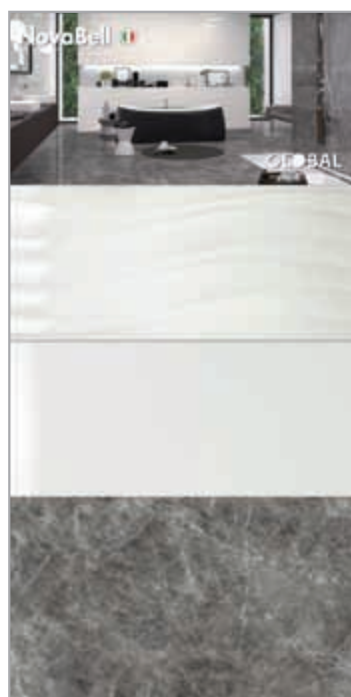

45x120	SCATOLA/BOX			PALLET			
	Pz	m ²	Kg	Sc	m ²	Kg	▼ ▲
	3	1,620	31,0 <small>MAX WEIGHT</small>	18	29,160	558	11,5

MERCHANDISING

PG GBW FL

PG GBW FM

GLOBAL + OXY

GLOBAL + IMPERIAL MICHELANGELO

GLOBAL + NORGESTONE