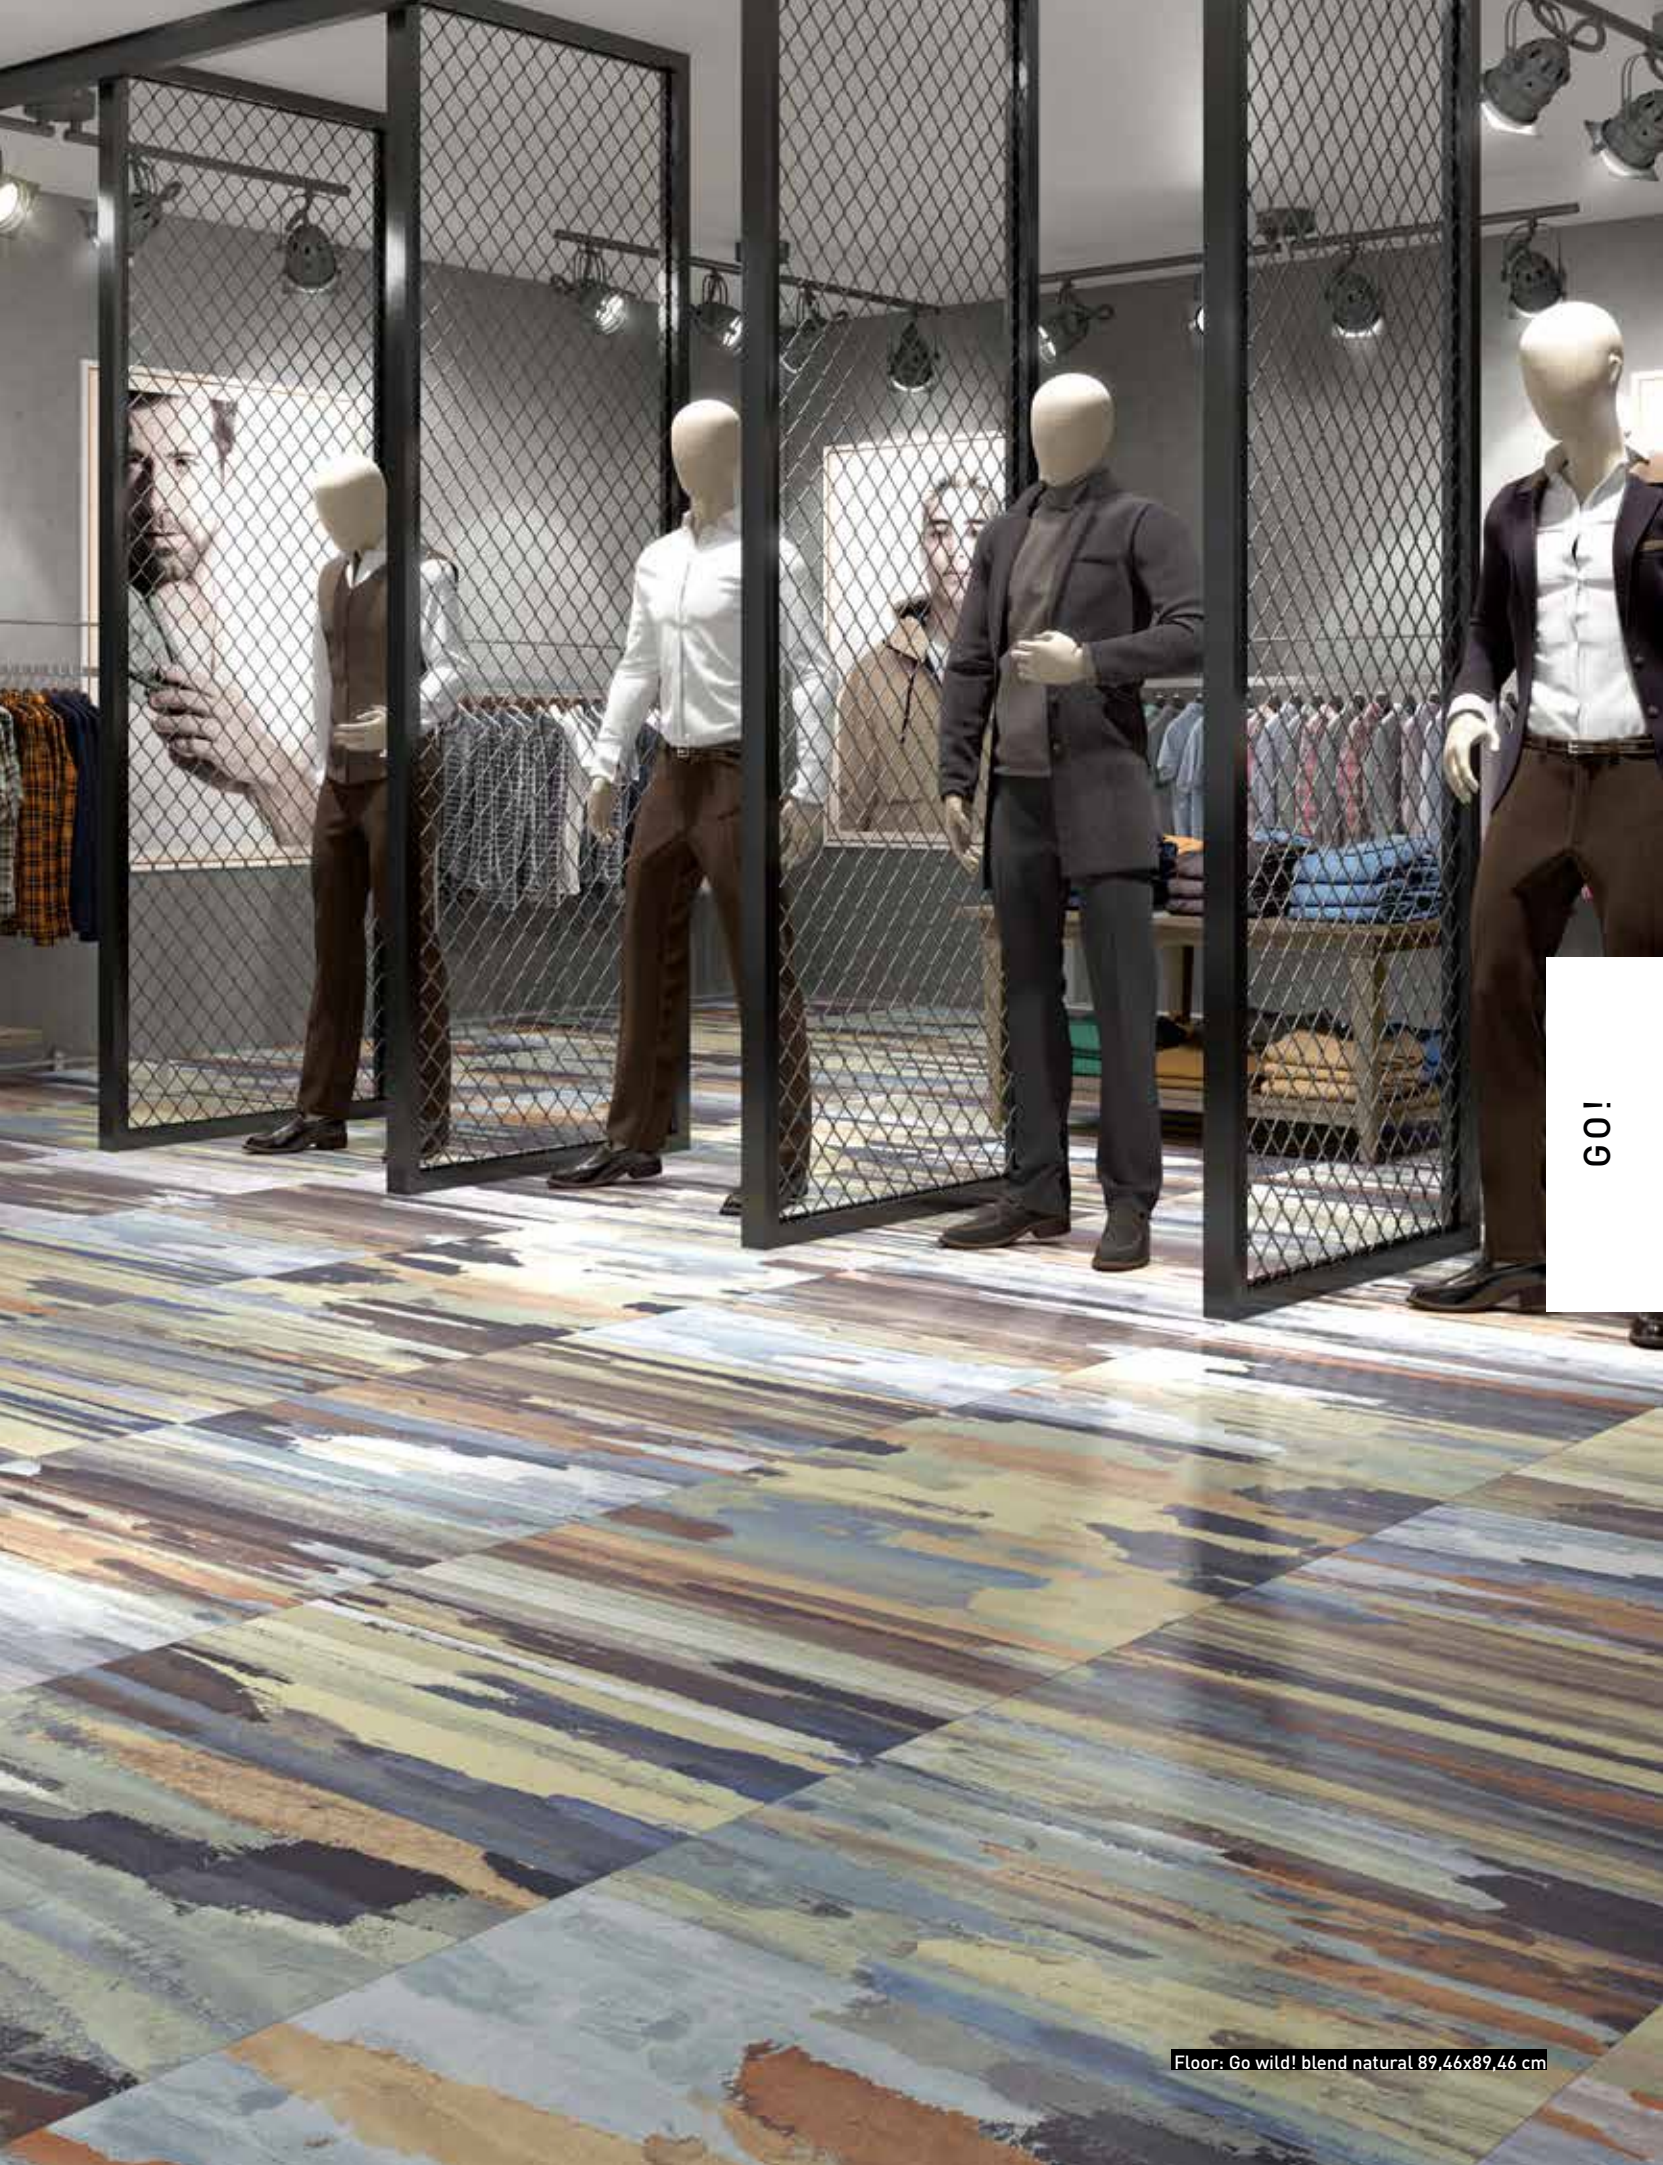

GO!

Floor: Go wild! blend natural 89,46x89,46 cm