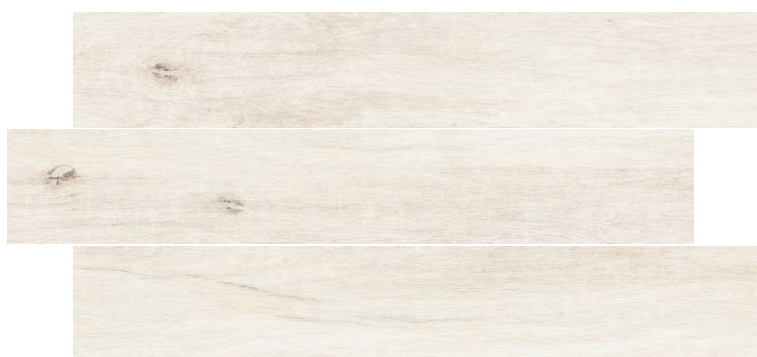

GOA

PORCELAIN TILES

8,5x35 cm. / 3,3"x13,8"

20x120 cm. / 7,8"x47,2"

15x120 cm. / 5,9"x47,2"

Goa Straw 20x120 cm. / 7,8"x47,2"

Goa Haya 20x120 cm. / 7,8"x47,2"

Goa Blanco 20x120 cm. / 7,8"x47,2"