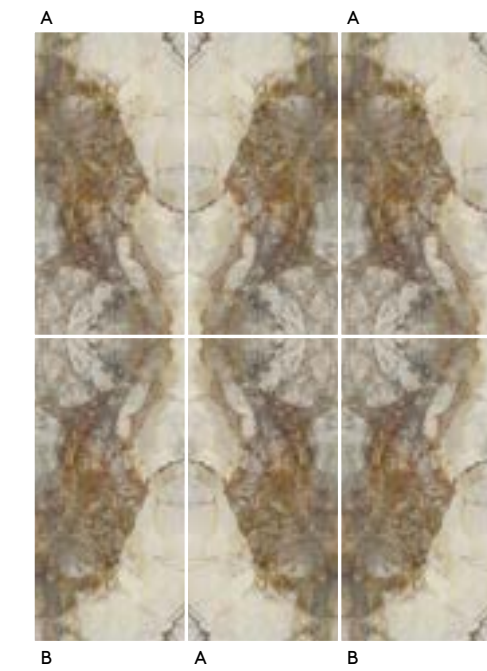

GOLD HARD POL RECT
60 X 120 / 24" X 48" J89/M

GOLD HARD POL RECT
120 X 280 / 48" X 110" L86/M

VARIACIÓN DE DISEÑO · GRAPHIC FACES

60X120 - 12 PIEZAS/12 PIECES/12 PIÈCES

COMPOSICIÓN MIRROR · MIRROR COMPOSITION

MIRROR GOLD HARD A POL RECT
60 X 120 / 24" X 48" L32/M

MIRROR GOLD HARD B POL RECT
60 X 120 / 24" X 48" L32/M

MIRROR GOLD HARD A POL RECT 60X120, MIRROR GOLD HARD B POL RECT 60X120, MADAGASCAR NOCE RECT. 20X120.