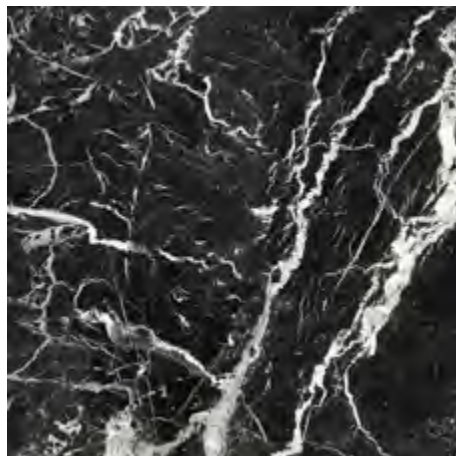

Bla **GL**

120x120 cm/48"x48" + 60x120 cm/24"x48"

GRAND ANTIQUE POLISHED

GRAND ANTIQUE POLISHED
120x120 cm/48"x48" RC PL
↘

MARBLE
MÁRMOLES

Mosaic (Mesh / Malla)
30x30 cm/11.8"x11.8"

Hexagon (Mesh / Malla)
32,5x22,5 cm/13"x9"