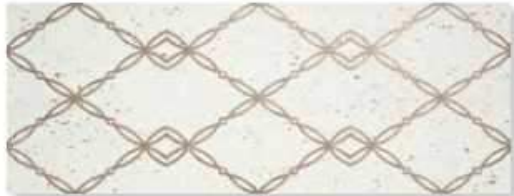

LAPLATERA - GOLDSTONE

: - 35 90, - 60 60.
: .
: 24.28 / 2 - , 32.03 / 2 - , 21.22 / 2 - .

GOLDSTONE SNOW 35x90 cm / 14"x36" | W-091

GOLDSTONE TEAL 35x90 cm / 14"x36" | W-091

GOLDSTONE SNOW CHAIN 35x90 cm / 14"x36" | W-095

GOLDSTONE TEAL CHAIN 35x90 cm / 14"x36" | W-095

G.P. GOLDSTONE SNOW 60x60 cm / 24"x24" | P-100

G.P. GOLDSTONE TEAL 60x60 cm / 24"x24" | P-100