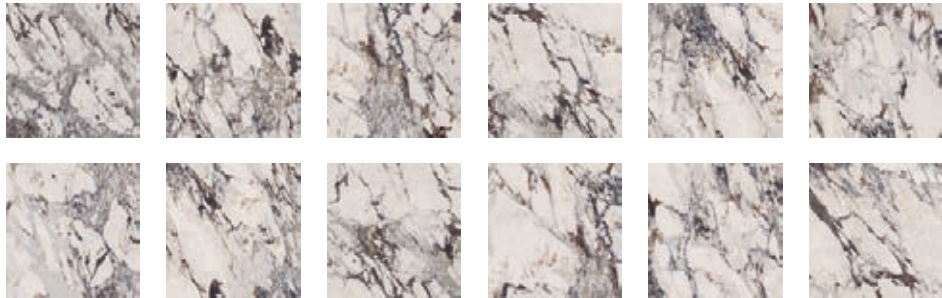

Grande Marble Look Capraia 120x120