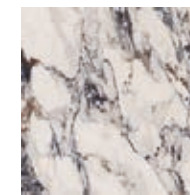

120x120
M29S Grande Marble Look
Capraia Rett.