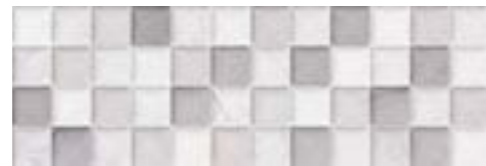

# GRAVEL

Formatos / Sizes / Formats

**20x60**  
7,87"x23,62"

● Gravel Perla 20x60 M08 002.670.0037.05643

● Gravel Gris 20x60 M08 002.670.0002.05643

● Gravel Crema 20x60 M08 002.670.0096.05643

● Gravel Moka 20x60 M08 002.670.0240.05643

● Mold. Metal Plata Brillo 2x60 P25 005.744.0804.02466

● Ond. Gravel Perla 20x60 M08 002.670.0037.05719

● Rlv. Gravel Gris 20x60 M08 002.670.0002.05668

● Ond. Gravel Crema 20x60 M08 002.670.0096.05719

● Rlv. Gravel Moka 20x60 M08 002.670.0240.05668