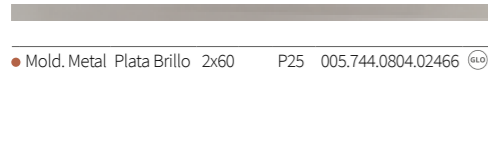

# GRAVEL

Formatos / Sizes / Formats

**20x60**  
7,87"x23,62"

● Gravel Perla 20x60 M08 002.670.0037.05643

● Gravel Gris 20x60 M08 002.670.0002.05643

● Gravel Crema 20x60 M08 002.670.0096.05643

● Gravel Moka 20x60 M08 002.670.0240.05643