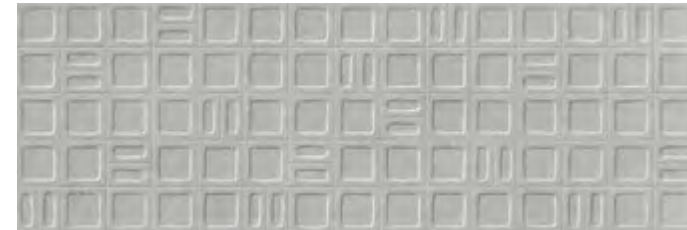

WALL TILE + WHITE BODY + RECTIFIED + MATT
AZULEJO + PASTA BLANCA + RECTIFICADO + MATE

40x120 cm/16"x48"

GRAVEL WHITE

GRAVEL SQUARE WHITE

GRAVEL GREY

GRAVEL SQUARE GREY

GRAVEL CREAM

GRAVEL SQUARE CREAM