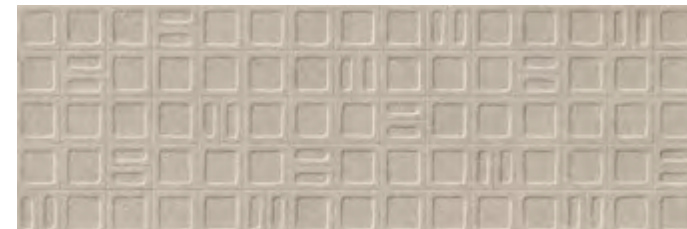

WALL TILE + WHITE BODY + RECTIFIED + MATT
AZULEJO + PASTA BLANCA + RECTIFICADO + MATE

40x120 cm/16"x48"

GRAVEL WHITE

GRAVEL SQUARE WHITE

GRAVEL GREY

GRAVEL SQUARE GREY

GRAVEL CREAM

GRAVEL SQUARE CREAM