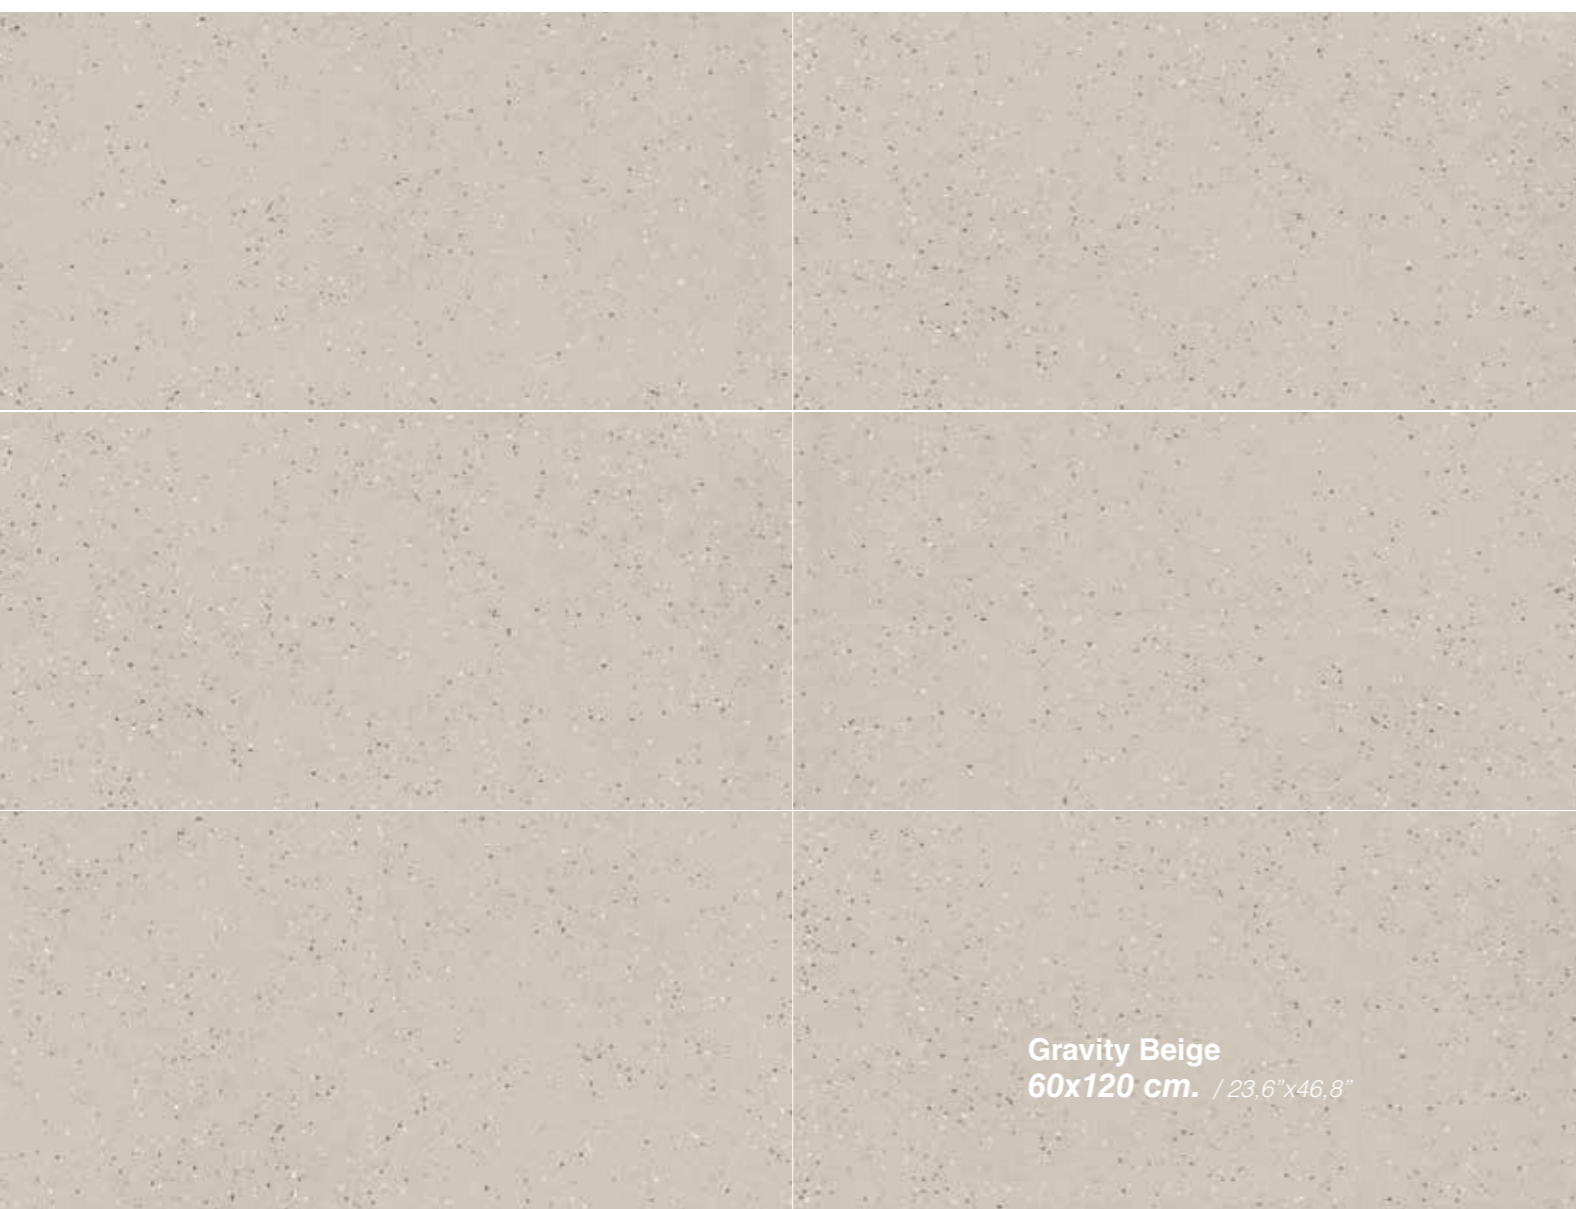

Gravity Beige
60x120 cm. / 23,6"x46,8"

Gravity Antracita
60x120 cm. / 23,6"x46,8"

Gravity

Gravity Antracita Mate
60x120 cm. / 23,6"x47,2"
*Goa Haya
30x120 cm. / 11,8"x47,2"