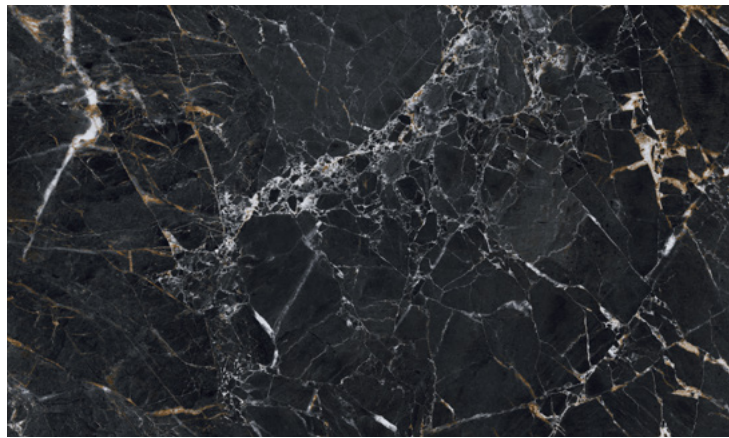

60x120
24"x48"

contents ↻

gravity

gravity

gravity

size cm/in	thickness mm/in	surface	ean code	pei	anti-slip	no. of faces	rectified
60x120 / 24"x48"	10 / 0,40"	polished	5901503221549	III	-	10	✓

gravity

60x120 / 24"x48" 3 of 10 