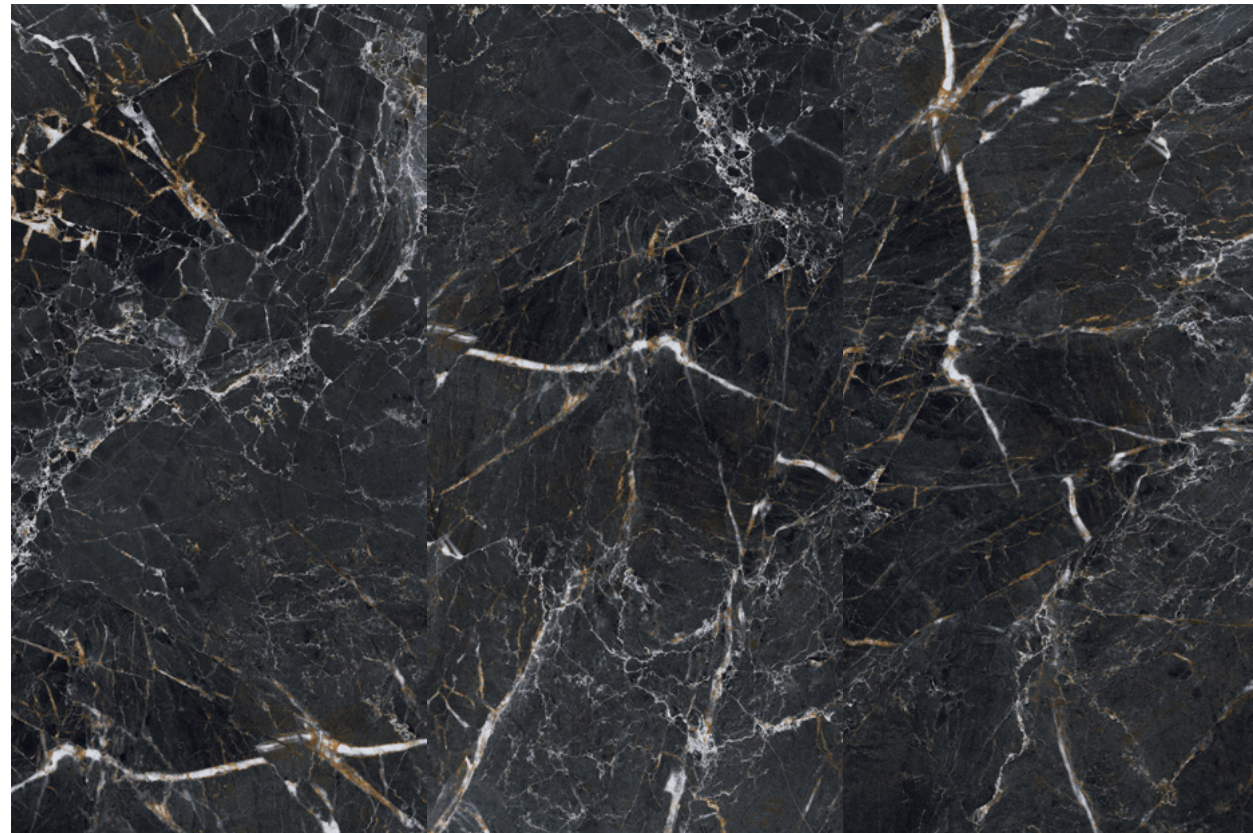

60x120
24"x48"

contents ↻

gravity

gravity

gravity

size cm/in	thickness mm/in	surface	ean code	pei	anti-slip	no. of faces	rectified
60x120 / 24"x48"	10 / 0,40"	polished	5901503221549	III	-	10	✓

gravity

60x120 / 24"x48" 3 of 10 