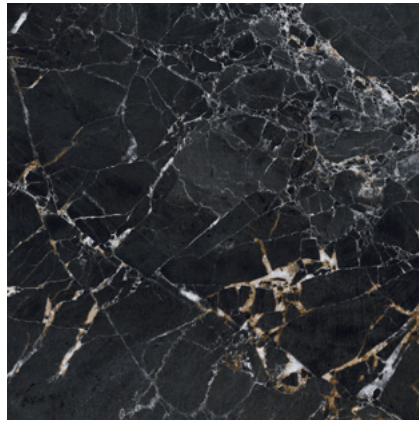

60x120
24"x48"

contents ↻

gravity

gravity

gravity

size cm/in	thickness mm/in	surface	ean code	pei	anti-slip	no. of faces	rectified
60x120 / 24"x48"	10 / 0,40"	polished	5901503221549	III	-	10	✓

gravity

60x120 / 24"x48" 3 of 10 