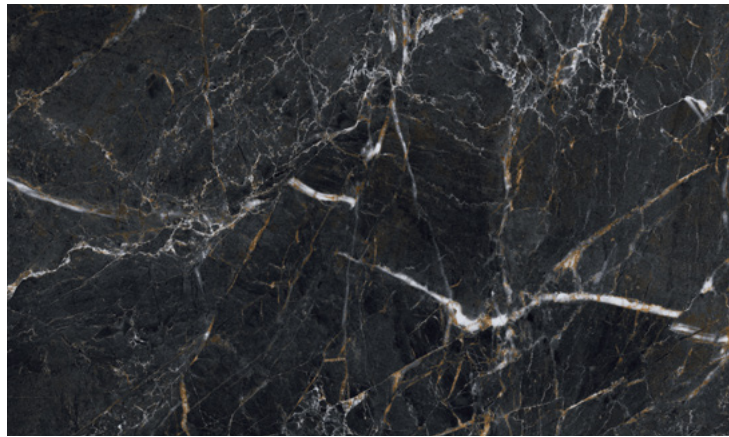

60x120
24"x48"

contents ↻

gravity

gravity

gravity

size cm/in	thickness mm/in	surface	ean code	pei	anti-slip	no. of faces	rectified
60x120 / 24"x48"	10 / 0,40"	polished	5901503221549	III	-	10	✓

gravity

60x120 / 24"x48" 3 of 10 