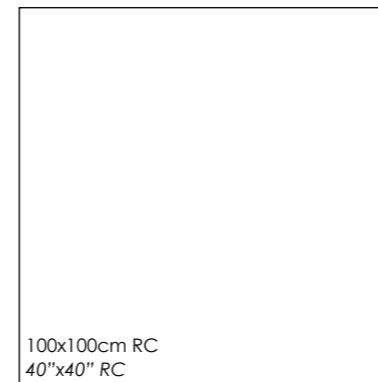

GRAVITY NOCE 60x100 RC

PORCELÁNICO

GRAVITY

PORCELAIN

100x100cm RC
40"x40" RC

NOCE	PP2303
WHITE	PP2302

60x120cm RC
24"x48" RC

NOCE	PP2403
WHITE	PP2402

NOCE

WHITE

GRAVITY WHITE 100x100 RC