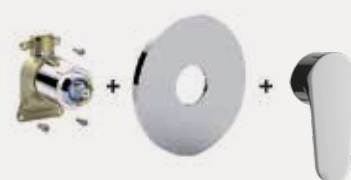

Video istruzioni Pbox
Pbox video instructions

◎ **PBOX 001**

Set incasso universale
per miscelatori doccia
*Universal Concealed
Box for mixers*

*Da abbinare solo con
GR BOX010 - GR BOX015
**To be completed only with
GR BOX010 - GR BOX015*

◎ **GR BOX010CR**

Set esterno miscelatore
incasso doccia senza deviatore
*External set for concealed
shower mixer without diverter*

*Da abbinare
solo con PBOX 001
**To be completed
only with PBOX 001*

◎ **GR BOX015CR**

Set esterno miscelatore
incasso doccia con deviatore
*External set for concealed
shower mixer with diverter*

*Da abbinare
solo con PBOX 001
**To be completed
only with PBOX 001*

◎ **GR 010CR**

Miscelatore incasso doccia
Concealed shower mixer

◎ **GR 101CR70-103CR70**

Miscelatore incasso con bocca erogazione a
muro 175 mm / 245 mm
*Concealed two-hole basin mixer with wall
spout 175 mm / 245 mm*

◎ **GR 015CR**

Miscelatore incasso doccia con deviatore
Concealed shower mixer with diverter

◎ **GR 018-019CR**

Miscelatore incasso doccia con deviatore 2
uscite/3 uscite
*Concealed shower mixer with diverter 2
outlets/3 outlets*