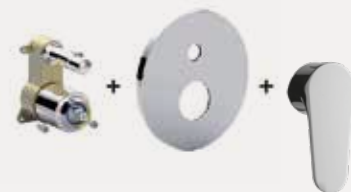

*The classic basin mixer is available with standard cartridge then **ENERGY SAVING** cartridge, thanks to which you can achieve significant energy savings since the opening of the handle in frontal position allows supply of cold water, while for obtaining hot water it is requested to turn the handle to the left.*

Video istruzioni Pbox
Pbox video instructions

◎ **PBOX 001**

Set incasso universale
per miscelatori doccia
*Universal Concealed
Box for mixers*

*Da abbinare solo con
GR BOX010 - GR BOX015
**To be completed only with
GR BOX010 - GR BOX015*

◎ **GR BOX010CR**

Set esterno miscelatore
incasso doccia senza deviatore
*External set for concealed
shower mixer without diverter*

*Da abbinare
solo con PBOX 001
**To be completed
only with PBOX 001*

◎ **GR BOX015CR**