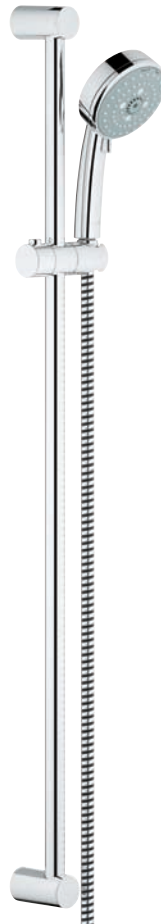

Showers

27 789 001
New Tempesta Cosmopolitan 100
Shower set 900 mm
27 928 001
Shower rail 600 mm