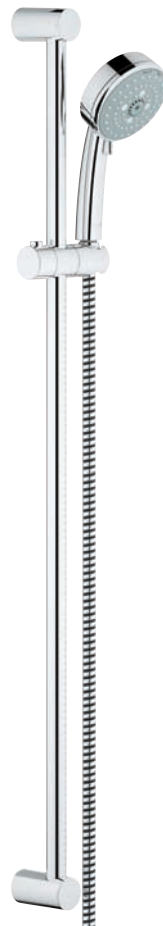

GROHE Eurosmart Cosmopolitan

Washbasin

XS **S** M L XL

32 825 00E
S-Size Basin mixer
with pop-up waste set
32 827 00E
retractable chain
32 824 000
smooth body

XS **S** M L XL

23 377 00E
S-Size Basin mixer
with pop-up waste set
and GROHE SilkMove® ES
23 378 00E
retractable chain
23 376 00E
smooth body

13 261 000
Bath spout
13 262 000
with diverter

32 837 000 + 18 349 000
Shower mixer with tray

19 383 000 + 35 501 000
Shower trim set
+ separate concealed body

32 832 000
Bath/shower mixer
with shower set

32 831 000
Bath/shower mixer

19 382 000 + 35 501 000
Bath/shower trim set
+ separate concealed body

Accessories

22 037 000
Angle valve

Matching accessories Essentials
please see page 250

WC

38 844 000
Arena Cosmopolitan
Wall plate for dual flush
use with GROHE concealed WC cisterns

Showers

27 586 001
Shower wall holder set

28 626 000
Shower outlet elbow
27 594 000
Hand shower holder

27 789 001
New Tempesta Cosmopolitan 100
Shower set 900 mm
27 928 001
Shower rail 600 mm

27 922 000
New Tempesta Cosmopolitan 160
Shower System