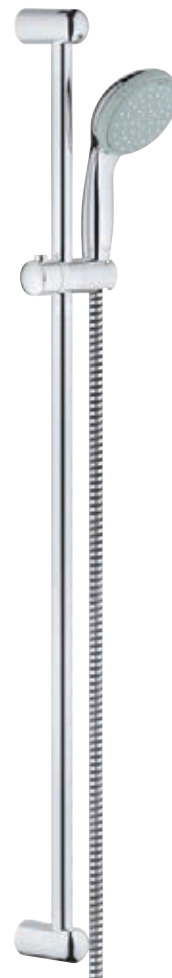

## Washbasin

**XS** S M L XL

**20 405 001**  
XS-Size  
Pillar tap

XS **S** M L XL

**21 255 001**  
S-Size  
Basin mixer  
with pop-up waste set

XS S M **L** XL

**20 179 001**  
L-Size  
Pillar tap

XS S M **L** XL

## Accessories

**22 018 00M**  
Angle valve

**Matching accessories Essentials**  
please see page 250

## WC

**38 862 000**  
Skate  
Wall plate for dual flush  
use with GROHE concealed WC cisterns

## Showers

**26 164 000**  
New Tempesta 100  
Wall holder set

**25 483 001**  
Bath/shower mixer

**28 671 000**  
Shower outlet elbow  
**28 605 000**  
Wall hand shower holder

**27 646 000**  
New Tempesta 100  
Shower set 900 mm  
**27 598 000**  
Shower rail 600 mm