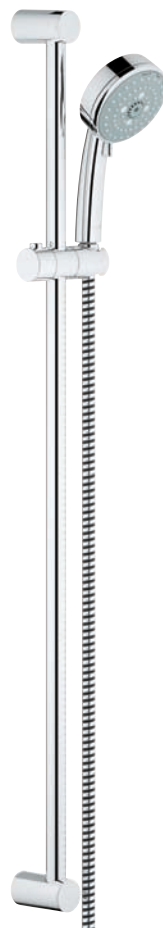

Showers

27 586 001

New Tempesta Cosmopolitan 100
Shower wall holder set

27 789 001

New Tempesta Cosmopolitan 100
Shower set 900 mm

27 928 001

Shower rail 600 mm