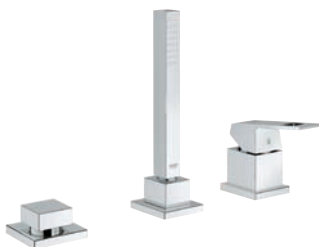

19 966 000
3-hole bath combination
for use with Talentofill
(28 990 000 / 28 991 000)