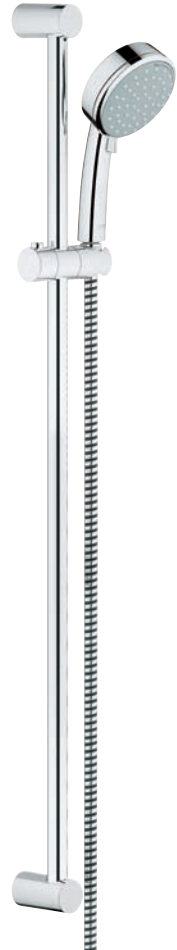

GROHE New Tempesta Cosmopolitan 100

27 573 001

Hand shower 100

4 spray patterns: GROHE Rain O², Rain, Massage, Jet

27 575 001

with 9.5 l/min. GROHE EcoJoy

27 572 001

Hand shower 100

3 spray patterns: GROHE Rain O², Rain, Massage

27 574 001

with 9.5 l/min. GROHE EcoJoy

27 571 001

Hand shower 100

2 spray patterns: Rain, Jet

27 571 10E

with 5.7 l/min. GROHE EcoJoy

with 9.5 l/min. GROHE EcoJoy

26 090 000

Head shower set

with head shower 3-spray

with shower arm 125 mm

27 790 001

Shower set

with hand shower 4-spray

rail 900 mm

27 789 001

Shower set

with hand shower 3-spray

rail 900 mm

27 788 001

Shower set

with hand shower 2-spray