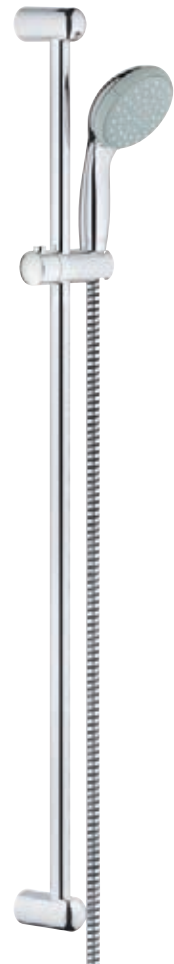

GROHE New Tempesta 100

28 578 001

Hand shower 100

4 spray patterns:

GROHE Rain O², Rain, Massage, Jet

28 421 001

with 9.5 l/min. GROHE EcoJoy

28 261 001

Hand shower 100

3 spray patterns:

GROHE Rain O², Rain, Massage

28 419 001

with 9.5 l/min. GROHE EcoJoy

27 597 000

Hand shower 100

2 spray patterns:

Shower set

with hand shower 2-spray

rail 900 mm

26 163 000

with 9.5 l/min. GROHE EcoJoy

27 646 00E

with 5.7 l/min. GROHE EcoJoy

27 854 000

Shower set

with hand shower 1-spray

rail 900 mm

27 925 000

with 9.5 l/min. GROHE EcoJoy