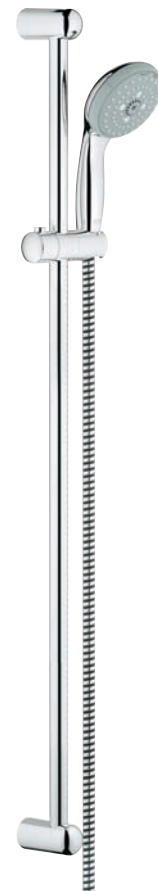

GROHE Eurostyle

Washbasin

● ○ XS S **M** L XL

33 558 003 / 33 558 LS3

M-Size
Basin mixer
with pop-up waste set
33 557 003
retractable chain
32 468 003
smooth body

● XS S **M** L XL

23 564 003

M-Size
Basin mixer
with pop-up waste set
with GROHE Zero® ES
23 566 003
retractable chain
23 567 003
smooth body

Shower mixer

● ○

19 507 003 / 19 507 LS3 + 35 501 000

Shower trim set
+ separate concealed body

●

33 592 003

Bath/shower mixer
with shower set

● ○

33 591 003 / 33 591 LS3

Bath/shower mixer

● ○

19 506 003 / 19 506 LS3 + 35 501 000

Bath/shower trim set
+ separate concealed body

GROHE Eurostyle

Thermostats

34 143 003
Grotherm 1000
Thermostatic shower mixer

Shower

27 796 000
New Tempesta 100
Shower set with hand shower 3-spray
rail 900 mm
27 794 000
rail 600 mm

WC

38 505 000

Skate Air

Wall plate for dual flush

use with GROHE concealed WC cisterns

Accessories