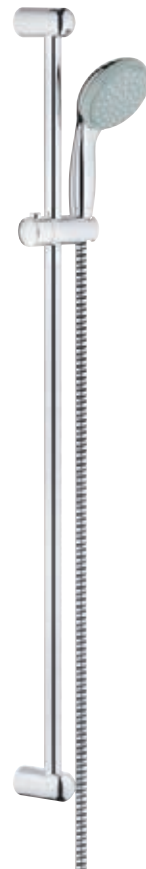

Thermostats

34 143 003
Grotherm 1000
Thermostatic shower mixer

19 984 000 + 35 500 000
Grotherm 1000
Thermostatic shower mixer
+ separate concealed body

34 155 003
Grotherm 1000
Thermostatic bath/shower mixer

19 986 000 + 35 500 000
Grotherm 1000
Thermostatic bath mixer
with integrated 2-way diverter
+ separate concealed body

Showers

27 646 000
New Tempesta 100
Shower set with hand shower 2-spray
rail 900 mm
27 598 000
rail 600 mm