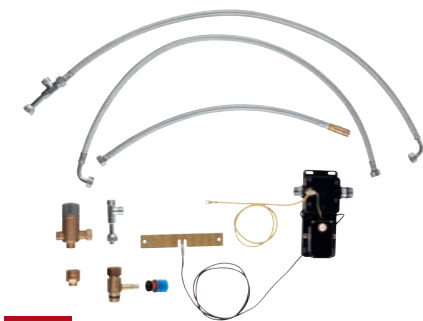

GROHE K7

Sleek and striking, the K7 range offers a professional-style kitchen faucet in two spout heights, featuring a 360° turnable spring arm for maximum flexibility and a solid metal spray which allows for easy switching between mousseur and spray function. The K7 range also offers a swivel spout and variants with extractable dual spray and side sprays which guarantee the highest performance levels as well as stunning design. The K7 collection offers the ultimate flexibility for kitchens where performance really matters.

32 175 000 / 32 175 DC0
Sink mixer

32 176 000 / 32 176 DC0
Sink mixer
with pull-out spray

32 179 000 / 32 179 DC0
Sink mixer
with side spray

32 950 000 / 32 950 DC0
Professional sink mixer

31 379 000 / 31 379 DC0
Professional sink mixer

NEW

30 309 000
Retro-Fit set
for upgrading any GROHE pull-out kitchen
faucet with FootControl technology

40 535 000 / 40 535 DC0
Cosmopolitan soap dispenser
for liquid soaps
storage bin 0.4 l

Colour options: