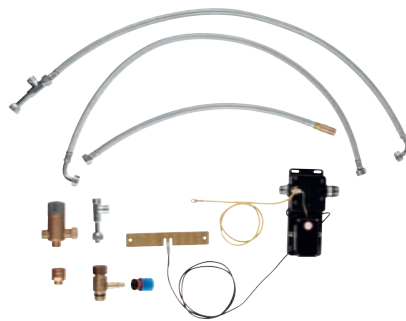

# GROHE K7 FOOTCONTROL

Unlock the professional potential of your kitchen with the K7 FootControl faucet. Enjoy the high-performance of the K7's professional spray feature and extractable hose combined with the convenience of foot activation technology. The faucet's crisp architectural styling makes it a design feature in itself, but the exceptional pro-level features mean it's more than a match for any task. For busy kitchens where efficiency is a must, the K7 Foot Control faucet puts you in total control – and leaves your hands free for other tasks.

**30 312 000 / 30 312 DC0**  
Electronic Sink Mixer  
with professional spray

**30 309 000**  
Retro-Fit set  
for upgrading any GROHE pull-out kitchen  
faucet with FootControl technology

**40 535 000 / 40 535 DC0**  
Cosmopolitan soap dispenser  
for liquid soaps  
storage bin 0.4 l

**Colour options:**

● 000 | StarLight Chrome | ● DC0 | SuperSteel

GROHE  
SilkMove®

GROHE  
StarLight®

Foot  
Control

Professional  
Spray

Speed  
Clean

Comfort  
Height