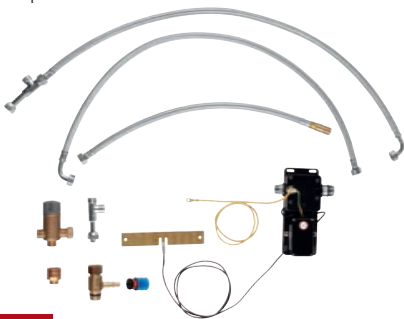

# GROHE MINTA

The classic Minta C-spout also offers the choice of three functions: swivel spout, pull-out mousseur or pull-out mousseur spray, as well as two choices of durable steel or chrome finish. Or, if you prefer to make a real statement, choose the swivel spout in one of our two new colours, Moon White or Velvet Black.

● ●  
**32 917 000 / 32 917 DC0**  
**32 917 LSO / 32 917 KSO**  
 Sink mixer C-spout  
**32 511 000**  
 for open water heater

● ●  
**32 918 000 / 32 918 DC0**  
 Sink mixer C-spout  
 with pull-out mousseur  
**32 918 00E**  
 with GROHE EcoJoy

● ●  
**32 321 000 / 32 321 DC0**  
 Sink mixer C-spout  
 with pull-out mousseur spray

NEW

**30 309 000**  
 Retro-Fit set  
 for upgrading any GROHE pull-out kitchen  
 faucet with FootControl technology