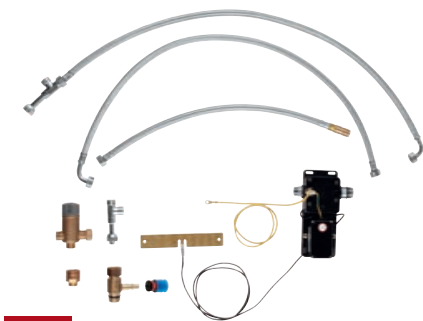

# GROHE MINTA

Our most popular faucet combines a distinctively minimal silhouette with huge flexibility and innovative features. From a model with a swivel spout to one with a pull-out mousseur or the new retractable dual-spray head, plus two choices of durable finish, GROHE Minta puts the choice in your hands.

**31 375 000 / 31 375 DC0**  
Sink mixer L-spout

**32 168 000 / 32 168 DC0**  
Sink mixer L-spout  
with pull-out mousseur  
**31 397 000**  
for open water heater

**30 274 000 / 30 274 DC0**  
Sink mixer L-spout  
with pull-out dual spray

**32 488 000 / 32 488 DC0**  
Sink mixer U-spout

**32 067 000 / 32 067 DC0**  
Sink mixer U-spout  
with pull-out mousseur

**32 322 000 / 32 322 DC0**  
Sink mixer U-spout  
with pull-out mousseur spray

**30 309 000**  
Retro-Fit set  
for upgrading any GROHE pull-out kitchen  
faucet with FootControl technology

**40 535 000 / 40 535 DC0**  
Cosmopolitan soap dispenser  
for liquid soaps  
storage bin 0.4 l