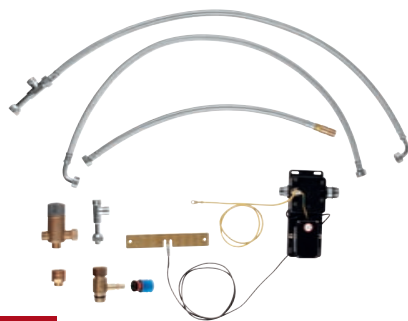

GROHE K4

Enjoy a kitchen experience that is dramatically different. The K4 not only looks unlike any other faucet, it also offers specialist performance in the heart of your home. The dramatic arcing exterior conceals a 360° swivel spout and pull-out spray that gives you total freedom and convenience.

● ●
33 782 000 / 33 782 SD0
 Sink mixer
 with pull-out dual spray

● ●
33 786 000 / 33 786 SD0
 Sink mixer
 with pull-out mousseur

NEW

30 309 000
 Retro-Fit set
 for upgrading any GROHE pull-out kitchen
 faucet with FootControl technology

● ●
40 553 000 / 40 553 DC0
 Zedra soap dispenser
 for liquid soaps
 storage bin 0.4 l

Colour options:

● 000 | StarLight Chrome | ● SD0 | Stainless Steel

**GROHE
 SilkMove®**

**GROHE
 StarLight®**

**Pull-Out
 Dual Spray**

**Pull-Out
 Mousseur**

**Comfort
 Height**

**Easy
 Dock**