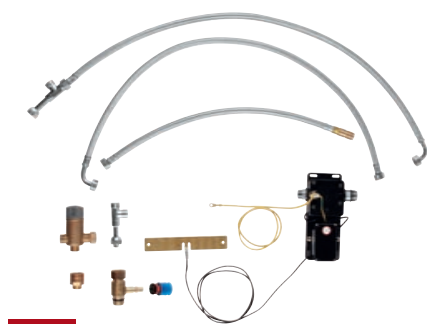

NEW

GROHE ESSENCE

DELICATE DESIGN, POWERFUL FEATURES

A distinctive, delicate body conceals advanced technology in the new Essence faucet. The cylindrical body is super-slim, thanks to a new small cartridge, offering pure elegance without compromise. A solid metal spray head guarantees life-long performance, and you can switch easily between two spray patterns with a toggle function that puts flexibility to the fore.

GROHE ESSENCE

Choose between two models, one with swivel spout and one with a solid metal pull-out spray, which offers easy switching between mousseur and spray. Add in a choice of two great-looking and durable finishes and you'll see that great design doesn't have to mean compromise on functionality.

NEW

30 269 000 / 30 269 DC0

Sink mixer
high spout

NEW

30 270 000 / 30 270 DC0

Sink mixer high spout
with pull-out dual spray

NEW

30 309 000

Retro-Fit set
for upgrading any GROHE pull-out kitchen
faucet with FootControl technology

NEW

40 535 000 / 40 535 DC0

Cosmopolitan soap dispenser
for liquid soaps
storage bin 0.4 l

Colour options:

● 000 | StarLight Chrome | ● DC0 | SuperSteel