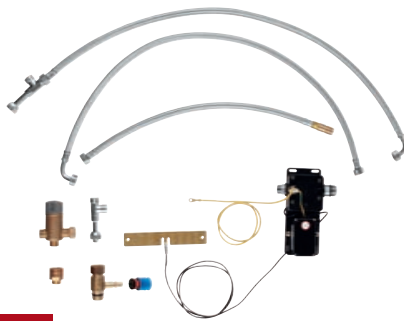

# GROHE EUROCUBE

Eurocube is available in two versions. Choose between a swivel spout model and the new semi-professional mixer with pull-out dual spray. Mounted on a spring hose with 360° movement, the head switches easily between two spray options, giving ultimate flexibility and great high-spec performance.

**31 255 000 / 31 255 DC0**  
Sink mixer

**NEW**

**31 395 000 / 31 395 DC0**  
Professional sink mixer

**NEW**

**30 309 000**  
Retro-Fit set  
for upgrading any GROHE pull-out kitchen  
faucet with FootControl technology