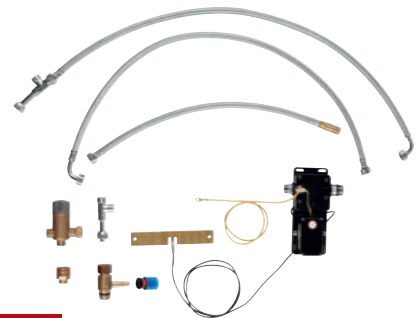

GROHE PARKFIELD

Solid and organic, the Parkfield mixer is perfect for hands-on chefs. It features a single tactile lever controlling the flow and a solid pull-out head that lets you switch quickly between two spray patterns. With a Speed Clean nozzle feature and taller spout for more comfort, Parkfield offers a practical, powerful solution for all kitchens.

30 215 000 / 30 215 DC0
Sink mixer
with pull-out dual spray

NEW

30 309 000
Retro-Fit set
for upgrading any GROHE pull-out kitchen
faucet with FootControl technology

40 537 000 / 40 537 DC0
Authentic soap dispenser
for liquid soaps
storage bin 0.4 l

Colour options:

● 000 | StarLight Chrome | ● DC0 | SuperSteel

GROHE
SilkMove®

GROHE
StarLight®

Pull-Out
Dual Spray

Speed
Clean

Comfort
Height

Forward
Rotating Lever