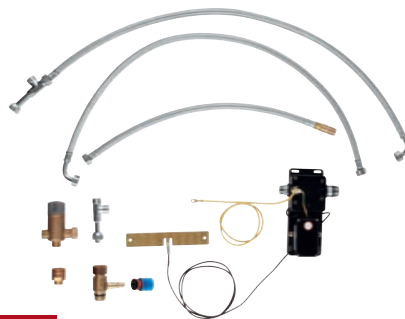

GROHE EUROPLUS

Simple, streamlined and modern – GROHE's Europlus has a universal appeal. A sculpted body flows seamlessly into a smooth lever handle, tilted at a 7 degree angle for easy handling and optimal ergonomics. Choose from a low or medium-height spout model, and add a pull-out dual spray for even greater flexibility.

33 930 002
Sink mixer medium spout
33 931 002
for open water heater

33 933 002
Sink mixer medium spout
with pull-out dual spray

32 941 002
Sink mixer low spout

32 942 002
Sink mixer low spout
with pull-out dual spray

NEW

30 309 000
Retro-Fit set
for upgrading any GROHE pull-out kitchen
faucet with FootControl technology

40 536 000
Contemporary soap dispenser
for liquid soaps
storage bin 0.4 l

GROHE
SilkMove®

GROHE
StarLight®

Pull-Out
Dual Spray

OpenWater
Heater

Speed
Clean

Comfort
Height

Easy
Dock