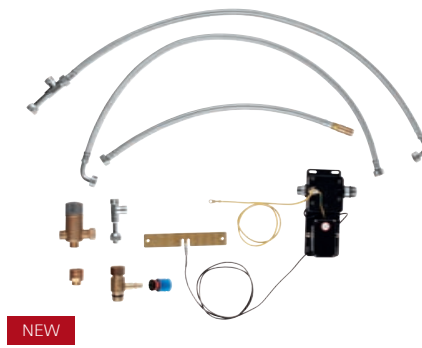

31 237 002
Sink mixer medium spout
with shut-off valve
31 120 002
for open water heater

32 259 002
Sink mixer high spout
31 242 002
for open water heater

31 122 002
Sink mixer high spout
with pull-out mousseur
32 546 002
for open water heater

33 772 002 + 18 349 L02
Sink mixer wall-mounted
with tray

30 309 000
Retro-Fit set
for upgrading any GROHE pull-out kitchen
faucet with FootControl technology

40 535 000
Cosmopolitan soap dispenser
for liquid soaps storage bin 0.4 l

GROHE
SilkMove®

GROHE
StarLight®

Pull-Out
Dual Spray

Pull-Out
Mousseur

OpenWater
Heater

Stop
Valve

Pre
Window

Comfort
Height