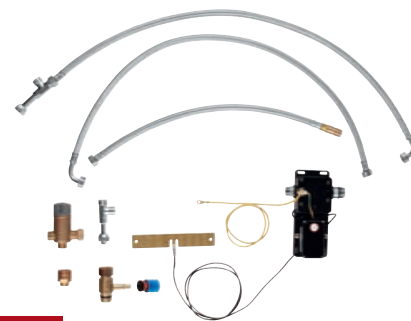

GROHE EURODISC

Smart design paired with practical features – the Eurodisc delivers on all fronts. A swivel spout makes daily tasks easier, and the fin-shaped lever can be operated using just two fingers, giving you great control with minimal effort. Add an optional pull-out dual spray and you've got a great all-round solution for any busy kitchen.

33 770 001
Sink mixer low spout

32 257 001
Sink mixer low spout
with pull-out dual spray

33 772 001
Sink mixer
wall-mounted

NEW

30 309 000
Retro-Fit set
for upgrading any GROHE pull-out kitchen
faucet with FootControl technology

40 536 000
Contemporary soap dispenser
for liquid soaps
storage bin 0.4 l

GROHE
SilkMove®

GROHE
StarLight®

Pull-Out
Dual Spray

Swivel
Stop

Easy
Dock