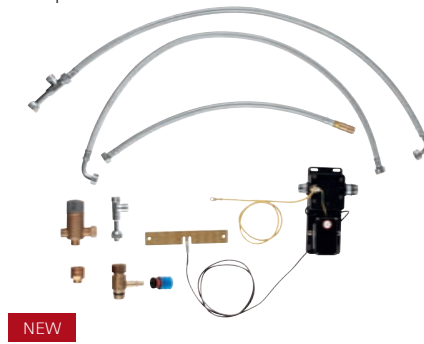

# GROHE CONCETTO

Choose from a low, medium or high spout, with swivel spout extractable mousseur or extractable mousseur spray. Add to this the new pull-out dual spray function on the medium spout faucet, and you can see that GROHE's Concetto range really has got all the options covered in a stylish, minimalist design.

**30 273 001 / 30 273 DC1**  
Sink mixer medium spout  
with pull-out dual spray

**31 210 001**  
Sink mixer medium spout  
pre-window  
**31 211 001**  
for open water heater

**31 209 001**  
Sink mixer medium spout  
with shut off valve  
**31 215 001**  
for open water heater

**32 659 001 / 32 659 DC1**  
Sink mixer low spout

**30 309 000**  
Retro-Fit set  
for upgrading any GROHE pull-out kitchen  
faucet with FootControl technology

**40 535 000 / 40 535 DC0**  
Cosmopolitan soap dispenser  
for liquid soaps  
storage bin 0.4 l