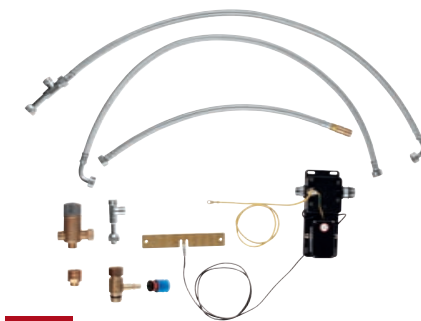

NEW

**31 483 001 / 31 483 DC1**  
Sink mixer high spout  
with pull-out mousseur spray

**32 661 001 / 32 661 DC1**  
Sink mixer high spout  
**31 132 001**  
for open water heater

**32 663 001 / 32 663 DC1**  
Sink mixer high spout  
with pull-out mousseur  
**31 212 001**  
for open water heater

**32 666 001**  
Sink mixer high spout  
with shut-off valve

**32 667 001**  
Sink mixer  
wall-mounted

NEW

**30 309 000**  
Retro-Fit set  
for upgrading any GROHE pull-out kitchen  
faucet with FootControl technology

**40 535 000 / 40 535 DC0**  
Cosmopolitan soap dispenser  
for liquid soaps  
storage bin 0.4 l

**Colour options:**

● 000/001 | StarLight Chrome | ● DC0/DC1 | SuperSteel

GROHE  
SilkMove®

GROHE  
StarLight®

# GROHE CONCETTO

Choose from a low, medium or high spout, with swivel spout extractable mousseur or extractable mousseur spray. Add to this the new pull-out dual spray function on the medium spout faucet, and you can see that GROHE's Concetto range really has got all the options covered in a stylish, minimalist design.