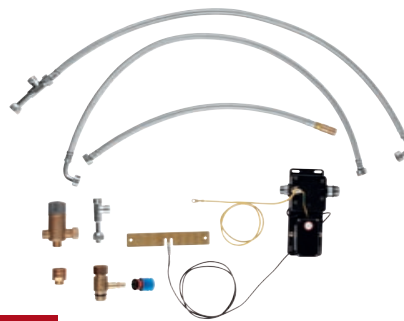

30 221 002
Sink mixer high spout

31 124 002
Sink mixer medium spout
31 154 002
for open water heater

31 159 002
Sink mixer
pre-window

31 153 002
Sink mixer medium spout
with shut-off valve

33 982 002 + 18 383 002
Sink mixer
wall-mounted
with tray

NEW

30 309 000
Retro-Fit set
for upgrading any GROHE pull-out kitchen
faucet with FootControl technology

40 535 000
Cosmopolitan soap dispenser
for liquid soaps
storage bin 0.4 l

GROHE
SilkMove®

GROHE
StarLight®