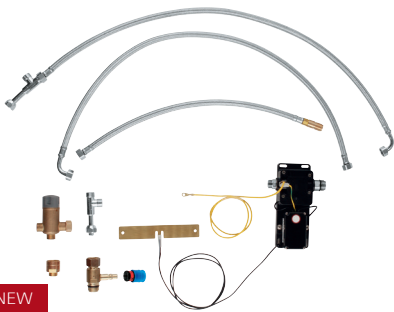

**32 843 000 / 32 843 DC0**

Sink mixer high spout

**32 843 00E**

with GROHE EcoJoy

**31 180 000**

for open water heater

NEW

**31 481 000**  
Sink mixer high spout  
with pull-out mousseur spray

**30 193 000 / 30 193 DC0**  
Sink mixer medium spout  
**30 194 000 / 30 194 DC0**  
for open water heater

**30 195 000**  
Sink mixer medium spout  
with shut-off value

**32 842 000**  
Sink mixer low spout  
**32 842 00E**  
with GROHE EcoJoy  
**31 179 000**  
for open water heater

**31 170 000**  
Sink mixer low spout  
pre-window

**31 161 000**  
Sink mixer low spout  
shut-off value

NEW

**30 309 000**  
Retro-Fit set  
for upgrading any GROHE pull-out kitchen  
faucet with FootControl technology

**40 535 000 / 40 535 DC0**  
Cosmopolitan soap dispenser  
for liquid soaps  
storage bin 0.4 l

**Colour options:**

● 000 | StarLight Chrome | ● DC0 | SuperSteel

GROHE  
EcoJoy

GROHE  
SilkMove®

GROHE  
StarLight®