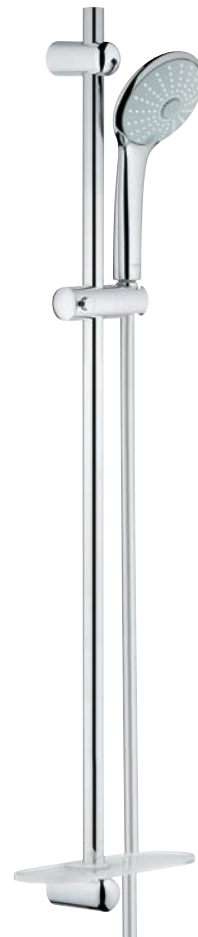

**33 155 002**

S-Size  
Basin mixer  
with pop-up waste set  
and pull out spout

## Bidet

XS S M L XL

**33 241 002**

S-Size  
Bidet mixer  
with pop-up waste set

## Bath & shower

**33 577 002**

Shower mixer

**19 537 002 + 35 501 000**

Shower trim set  
+ separate concealed body

**33 547 002**

Bath/shower mixer  
with shower set

**33 553 002**

## Showers

**27 226 001**  
Euphoria 110  
Shower set  
with hand shower Champagne  
rail 900 mm  
GROHE EasyReach tray  
**27 231 001**  
Shower rail 600 mm