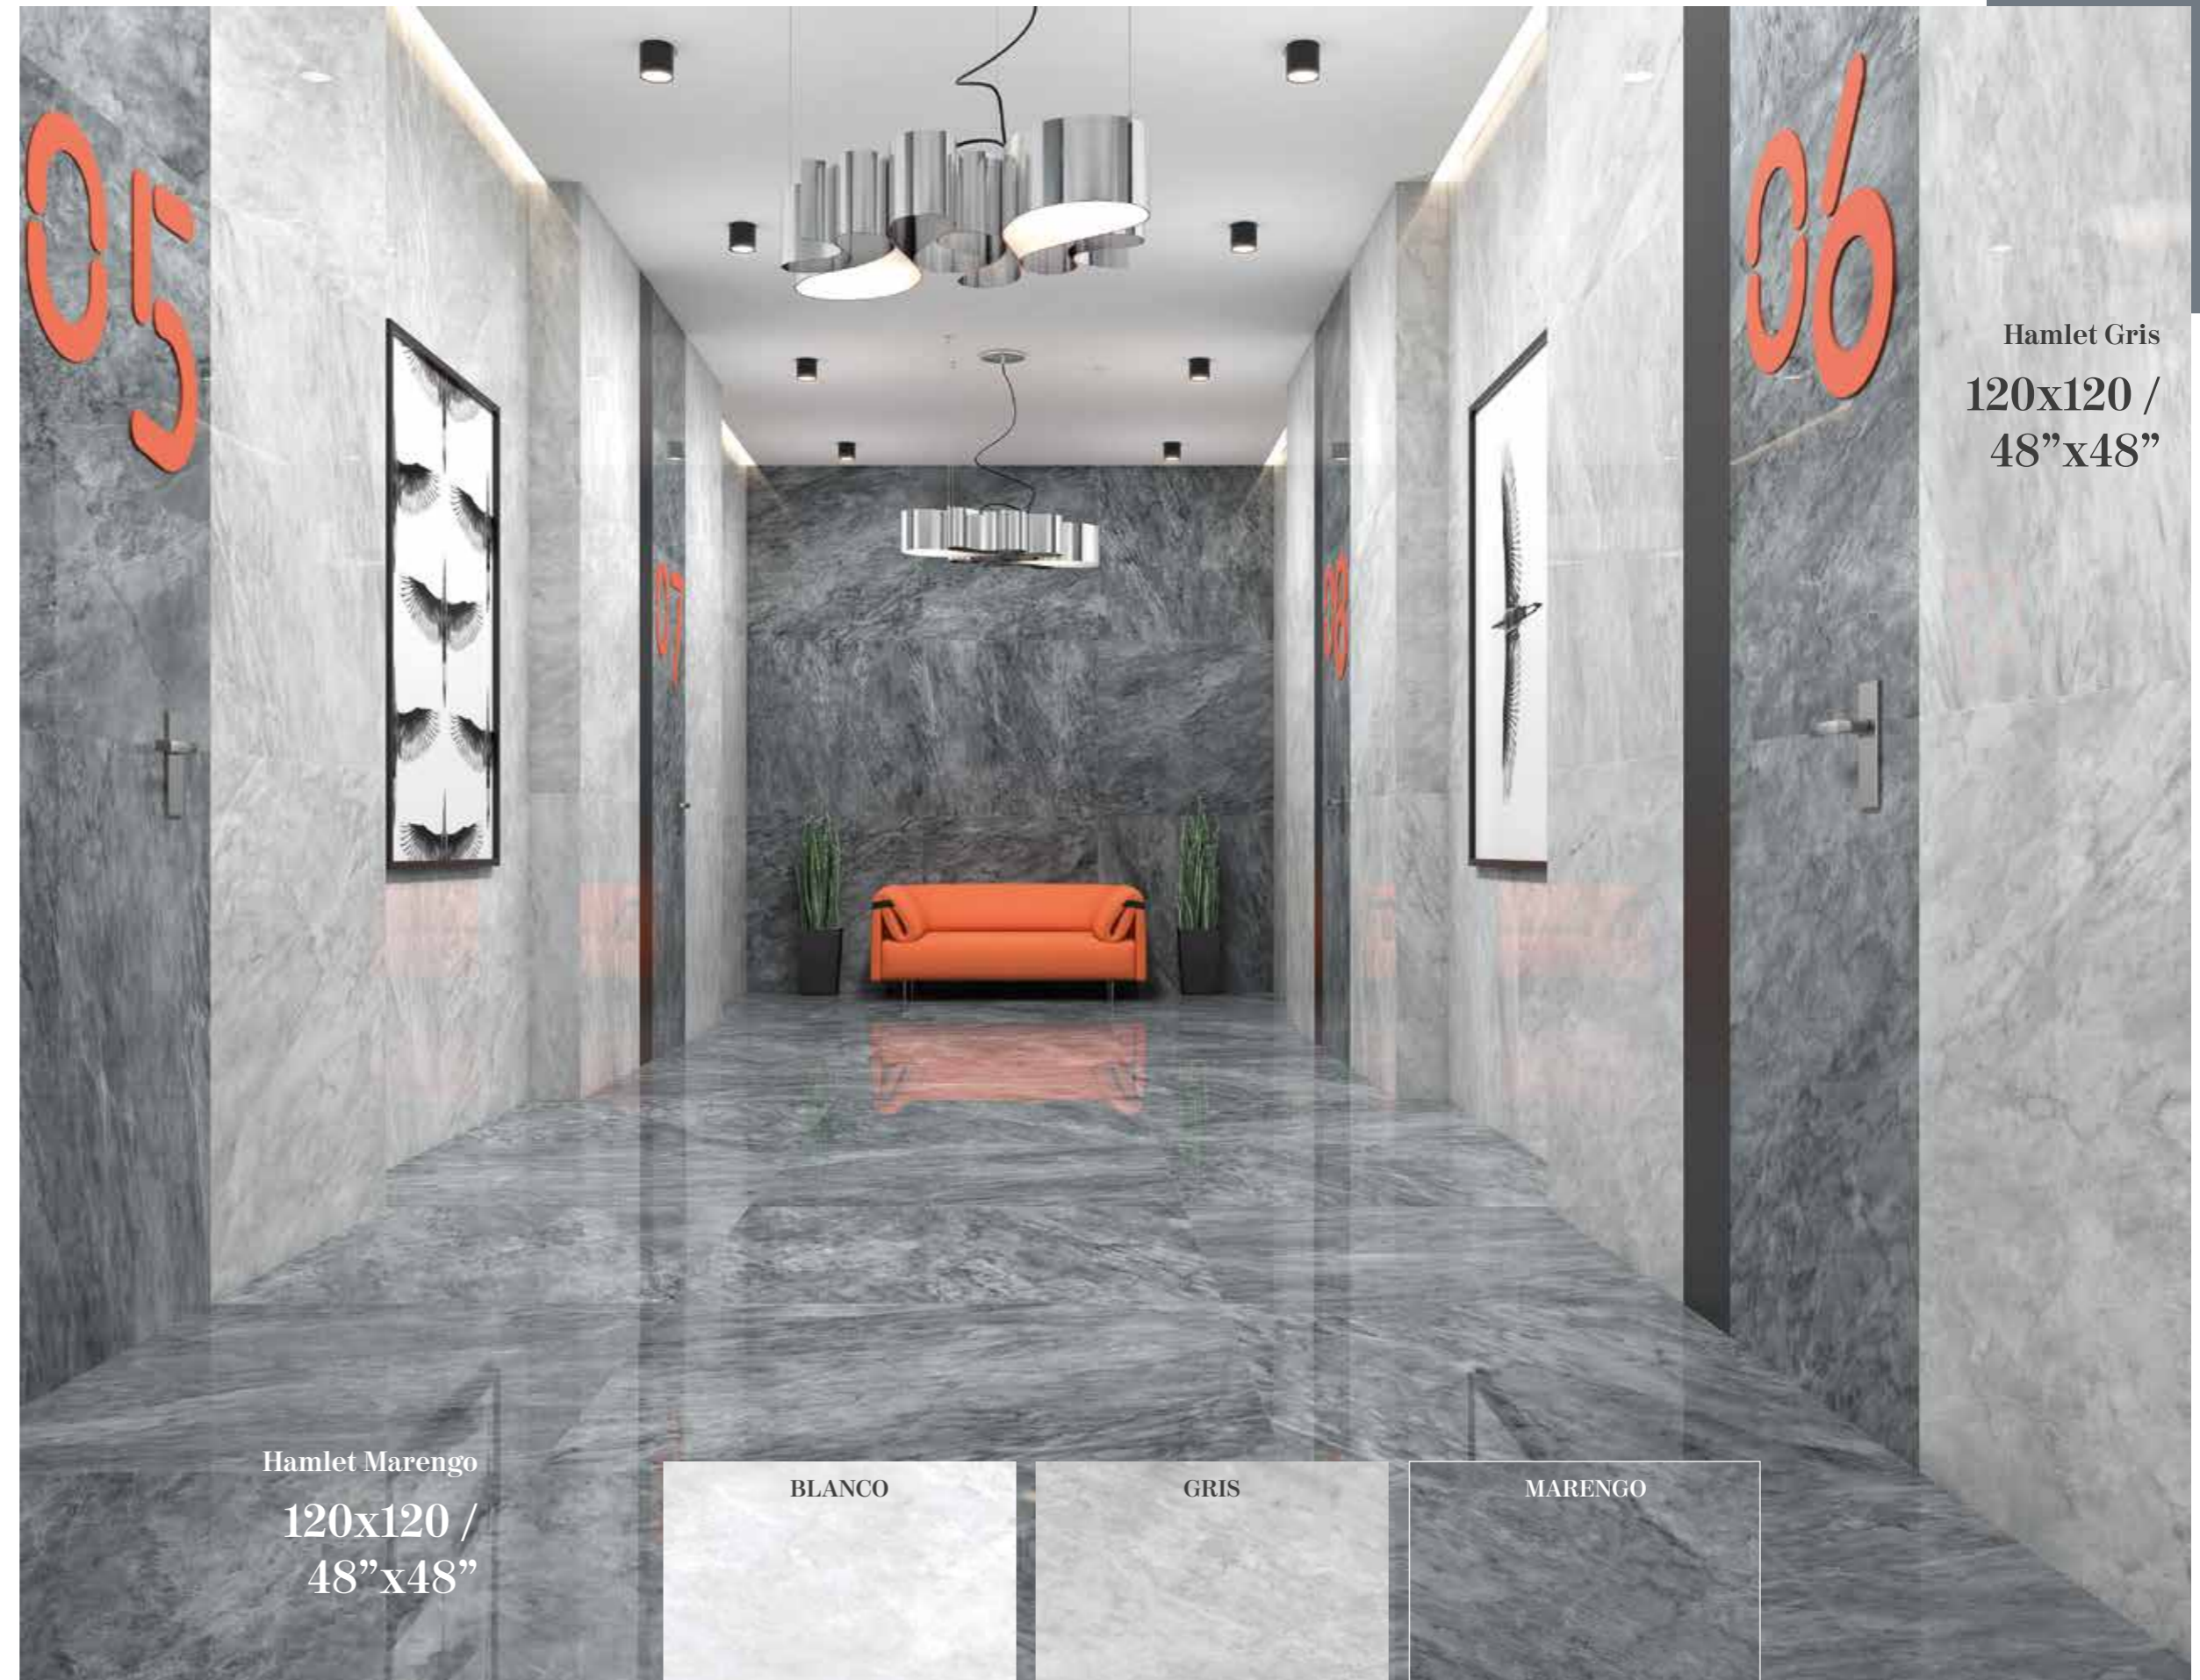

# HAMLET

POLISHED PORCELAIN

Sizes / Formatos

POLISHED RECTIFIED  
M63

M56

M44

Shade Variation / Variación Gráfica

Hamlet Gris  
120x120 /  
48"x48"

Hamlet Marengo  
120x120 /  
48"x48"

BLANCO

GRIS

MARENGO