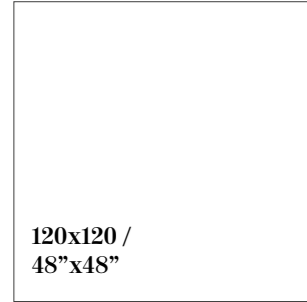

# HAMLET

POLISHED PORCELAIN

Sizes / Formatos

POLISHED RECTIFIED  
M63

M56

M44

Shade Variation / Variación Gráfica

Hamlet Gris  
120x120 /  
48"x48"

Hamlet Marengo  
120x120 /  
48"x48"

BLANCO

GRIS

MARENGO