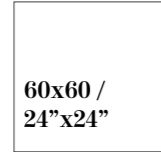

# HAMLET

POLISHED PORCELAIN

Sizes / Formatos

POLISHED RECTIFIED  
M63

M56

M44

Shade Variation / Variación Gráfica

Hamlet Gris  
120x120 /  
48"x48"

Hamlet Marengo  
120x120 /  
48"x48"

BLANCO

GRIS

MARENGO