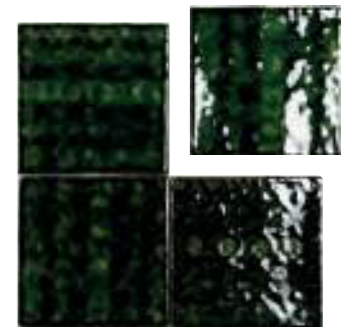

Hanoi Mist 13x13cm. / 5,1"x5,1" (Wall)

HANOI

White Body Tiles · Unique Size

*Never forget benefits done
you, regardless how small.
Vietnamese proverb.*

The unmistakable allure of
hand-finished tiles.

Size options

WHITE BODY TILES
13x13 cm. / 5,1"x5,1"

Packing

Box	SIZE	PIECES	SQM	KG
	13x13	30	0,51	9,50

Pallet	SIZE	BOX	SQM	KG
	13x13	120	60,84	1130

Different graphics randomly packaged

*The partly handcrafted method of
production causes shade variation and
beautifully imperfect effects*

Hanoi Nacar
13x13cm.

4 Tiles shown

Hanoi Mist
13x13cm.

4 Tiles shown

Hanoi Sage
13x13cm.

4 Tiles shown