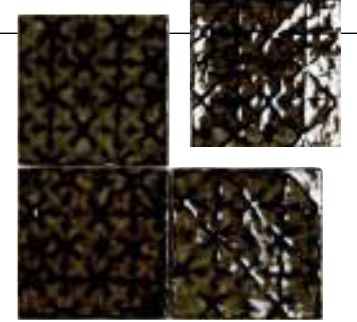

Hanoi Mist 13x13cm. / 5,1"x5,1" (Wall)

HANOI

White Body Tiles · Unique Size

*Never forget benefits done
you, regardless how small.
Vietnamese proverb.*

The unmistakable allure of
hand-finished tiles.

Size options

WHITE BODY TILES
13x13 cm. / 5,1"x5,1"

Packing

Box	SIZE	PIECES	SQM	KG
	13x13	30	0,51	9,50

Pallet	SIZE	BOX	SQM	KG
	13x13	120	60,84	1130

Different graphics randomly packaged

*The partly handcrafted method of
production causes shade variation and
beautifully imperfect effects*

Hanoi Nacar
13x13cm.

4 Tiles shown

Hanoi Mist
13x13cm.

4 Tiles shown

Hanoi Sage
13x13cm.

4 Tiles shown