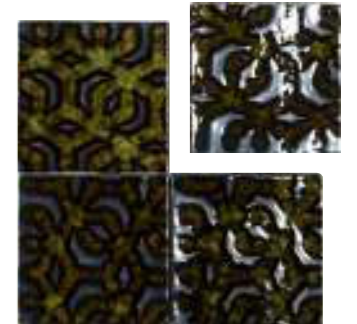

Hanoi Mist 13x13cm. / 5,1"x5,1" (Wall)

HANOI

White Body Tiles · Unique Size

*Never forget benefits done
you, regardless how small.
Vietnamese proverb.*

The unmistakable allure of
hand-finished tiles.

Size options

WHITE BODY TILES
13x13 cm. / 5,1"x5,1"

Packing

Box	SIZE	PIECES	SQM	KG
	13x13	30	0,51	9,50

Pallet	SIZE	BOX	SQM	KG
	13x13	120	60,84	1130

Different graphics randomly packaged

*The partly handcrafted method of
production causes shade variation and
beautifully imperfect effects*

Hanoi Nacar
13x13cm.

4 Tiles shown

Hanoi Mist
13x13cm.

4 Tiles shown

Hanoi Sage
13x13cm.

4 Tiles shown