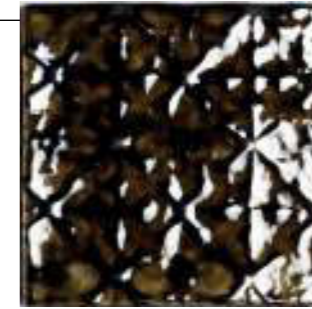

Hanoi Mist 13x13cm. / 5,1"x5,1" (Wall)

HANOI

White Body Tiles · Unique Size

*Never forget benefits done
you, regardless how small.
Vietnamese proverb.*

The unmistakable allure of
hand-finished tiles.

Size options

WHITE BODY TILES
13x13 cm. / 5,1"x5,1"

Packing

Box	SIZE	PIECES	SQM	KG
	13x13	30	0,51	9,50

Pallet	SIZE	BOX	SQM	KG
	13x13	120	60,84	1130

Different graphics randomly packaged

*The partly handcrafted method of
production causes shade variation and
beautifully imperfect effects*

Hanoi Nacar
13x13cm.

4 Tiles shown

Hanoi Mist
13x13cm.

4 Tiles shown

Hanoi Sage
13x13cm.

4 Tiles shown