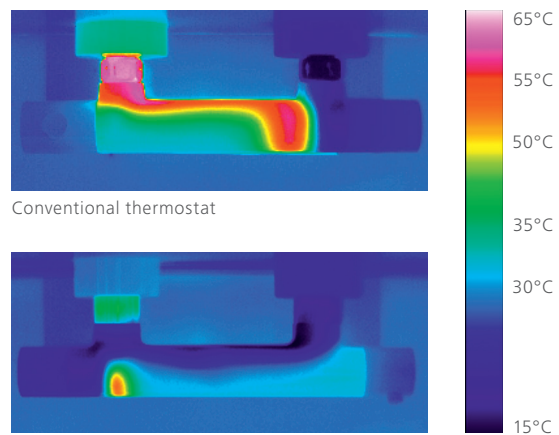

MINIMALIST DESIGN MAXIMUM SAFETY.

It ensures you are warm – but remains cool to the touch:

The **THERMO COOL** function of the new **HANSAUNITA** thermostat makes showering a real pleasure. Installation of the temperature controller on the left-hand side ensures a short flow of hot water, resulting in the metal casing staying cool to the touch.

The water remains at a pleasant temperature, just like the body of the thermostat: Preset to a temperature of 38°C, an additional safety lock prevents unwanted hot surges of water.

Conventional thermostat

HANSAUNITA

The thermal imaging camera shows: Compared to a conventional thermostat in this price segment (top image), heat development at the casing of the **HANSAUNITA** thermostat (bottom image) is reduced considerably thanks to the short flow of hot water.

Consumes up to 60% less water and energy.

Extremely quiet. Fitting complies with the strict conditions under noise protection class 1.

Thermostat is suitable for thermal disinfection. This is particularly important for public or large-scale facilities.

Our thermostats offer maximum safety with protection against scalding.

THERMO COOL. Improved safety – the housing of the fittings conducts minimal heat.